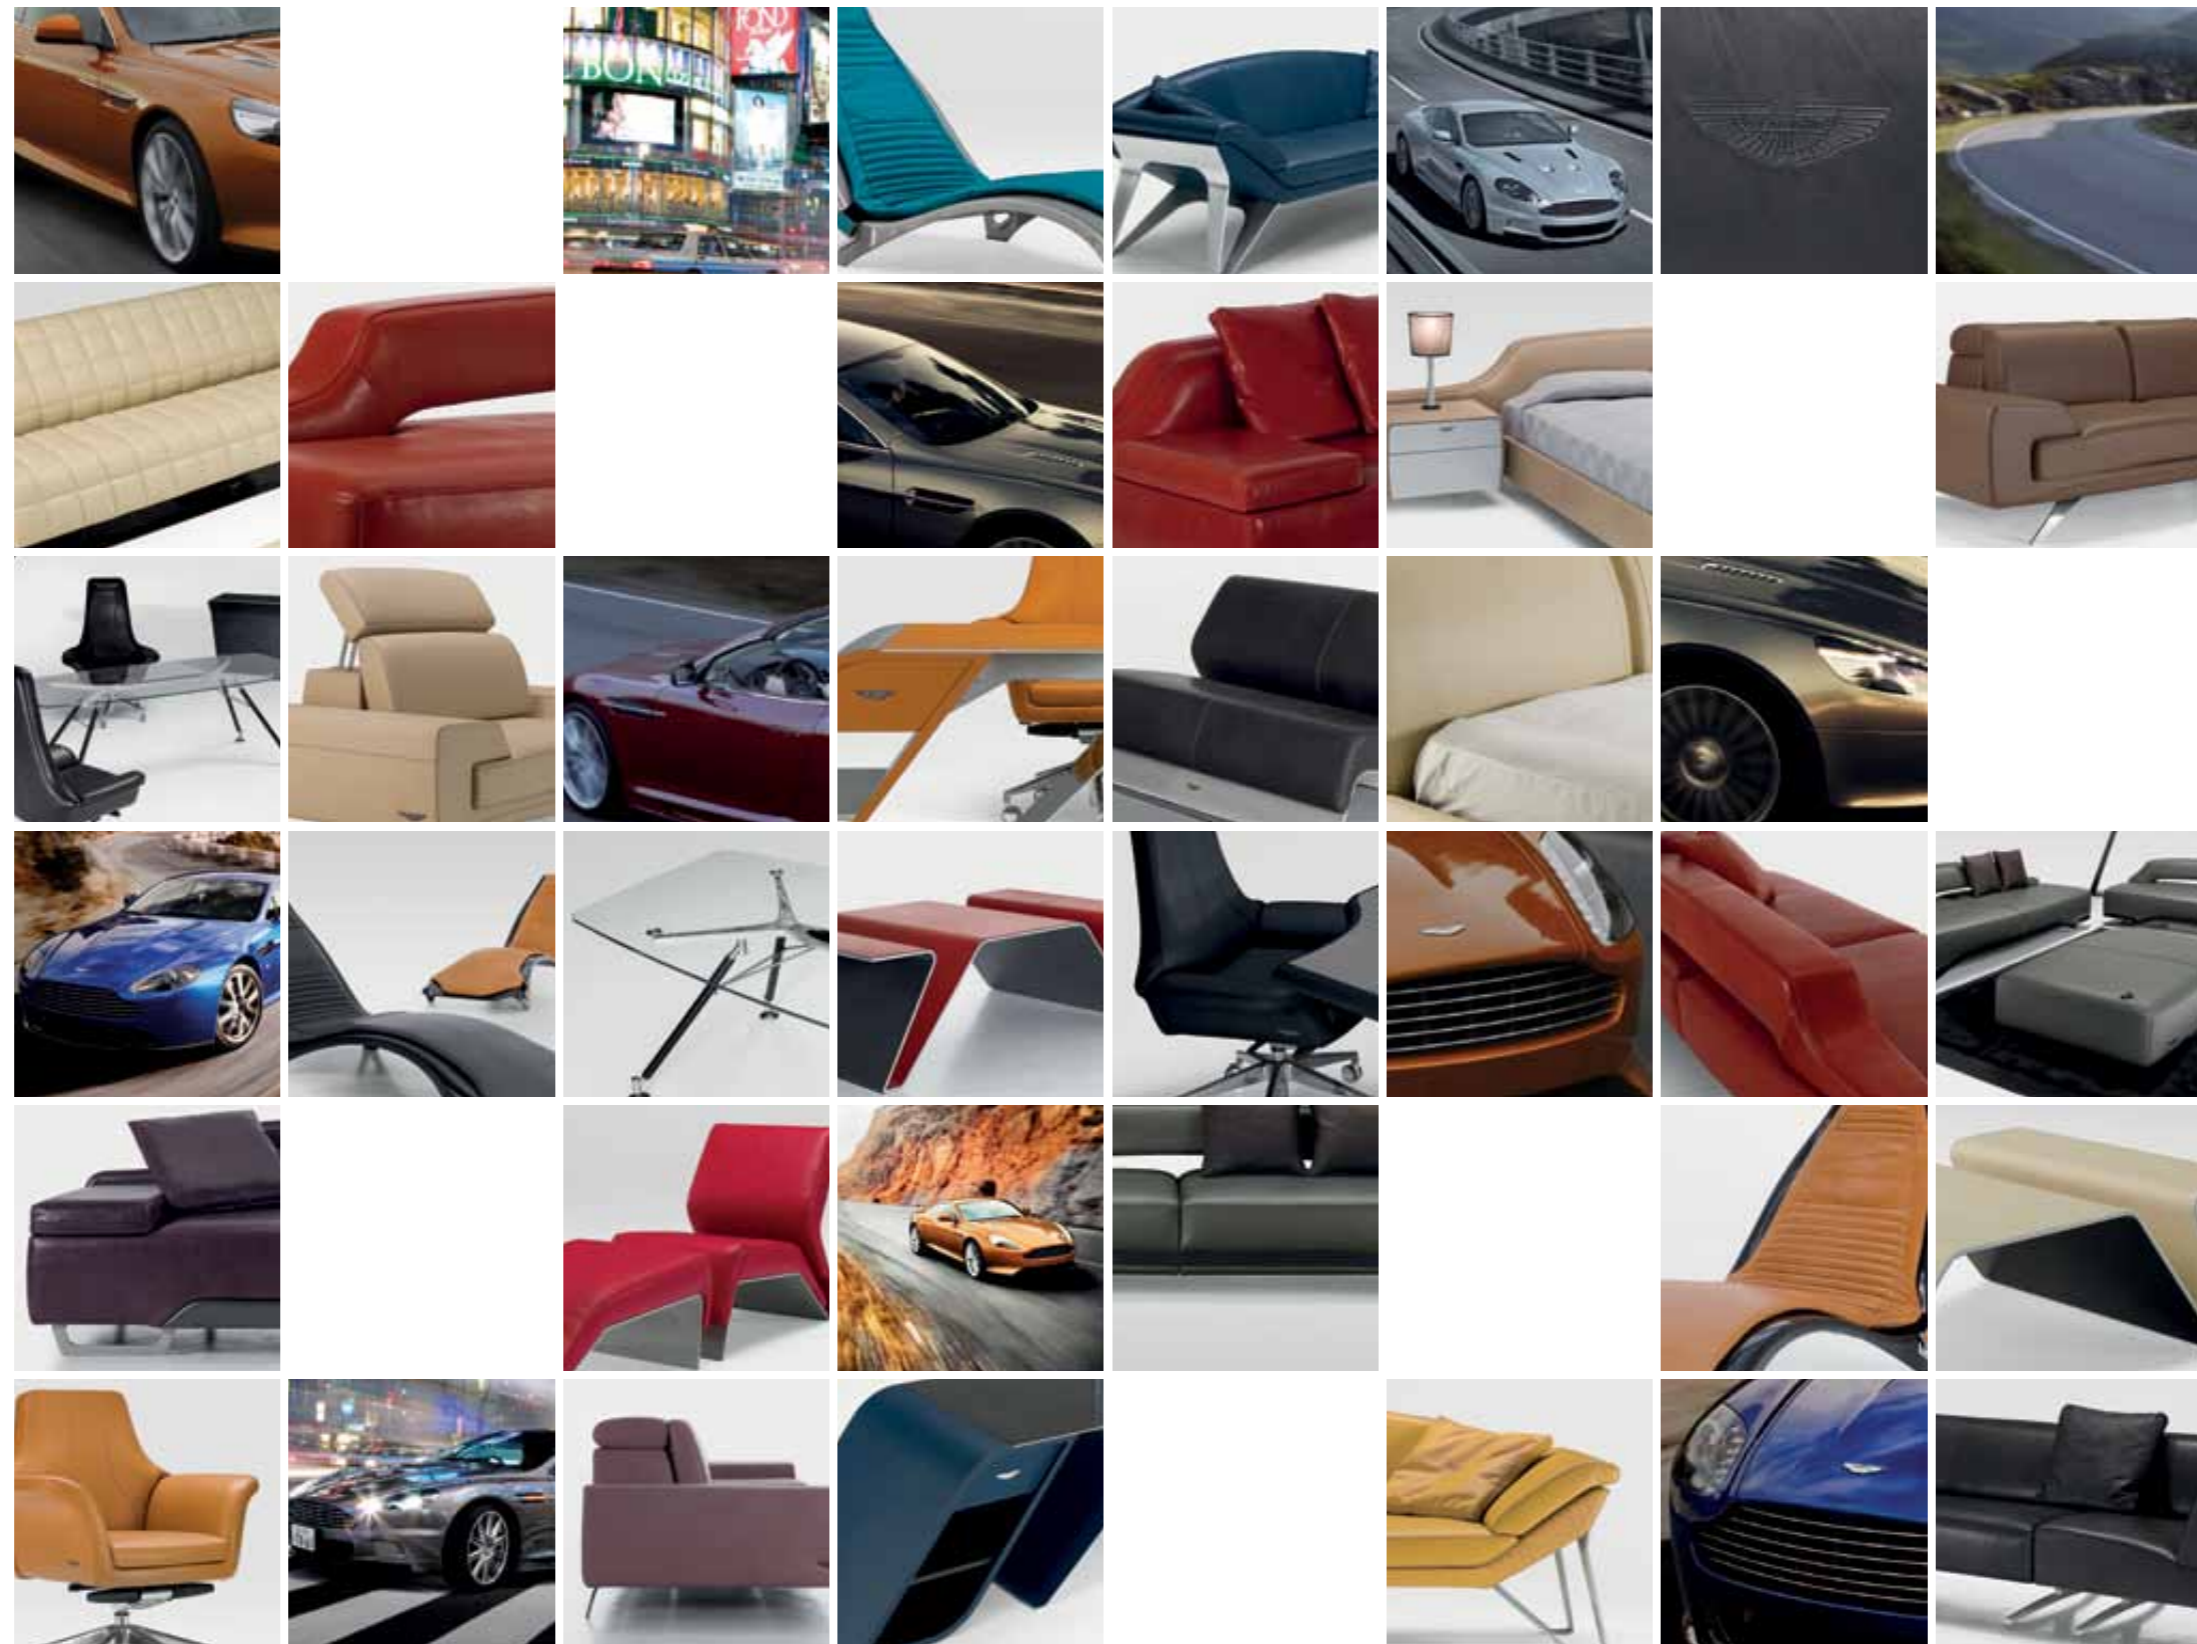

INTERIORS BY ASTON MARTIN

ASTON MARTIN

COMPANY PROFILE

FORMITALIA LUXURY GROUP

The story of FORMITALIA's success began with brothers David and Gianni Overi; their vision was to create an entirely hand-crafted home concept formed of elegant, striking pieces made entirely in Italy. Their collections of furniture for the home and office, under their own brand and that of their partner Tonino Lamborghini, can today be seen in the most prestigious villas, hotels and luxury boutiques in more than 50 countries worldwide, and now through their own network of mono-branded stores. They have also created a luxurious and exclusive range of personal accessories which can often be found alongside their furniture.