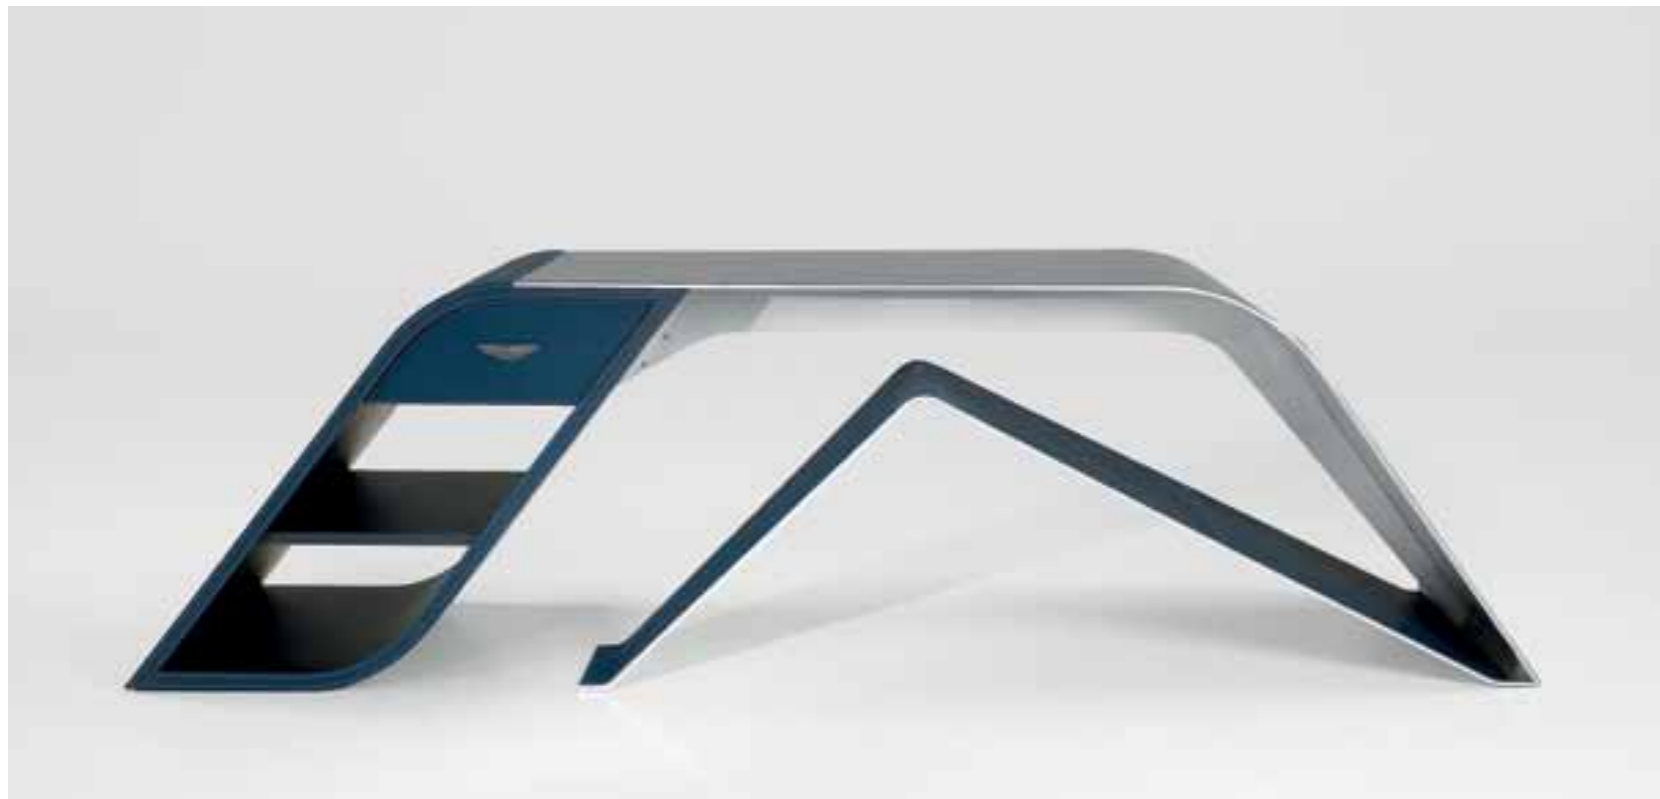

V004 desk

- V004 desk - 300x90xh75 cm - aluminium, carbon fibre, leather Cristal col. Blue 33
- V049 president chair - 90x60xh128 cm - aluminium base with mechanism, leather Cristal col. Blue 33
- V015 lamp M - Ø 42xh84 cm - alutex

ASTON MARTIN