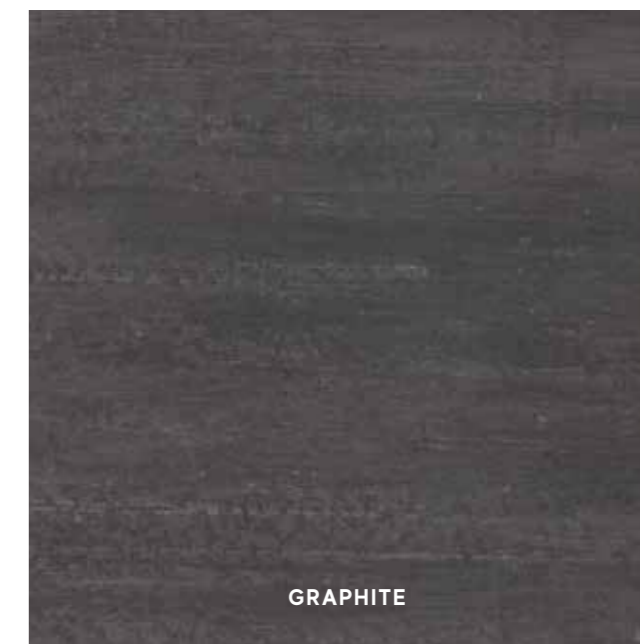

TOBACCO

GRAPHITE

V3
MODERATE
VARIATION

Gypsum,
Pearl,
Chrome,
Clay,
Tobacco,
Graphite