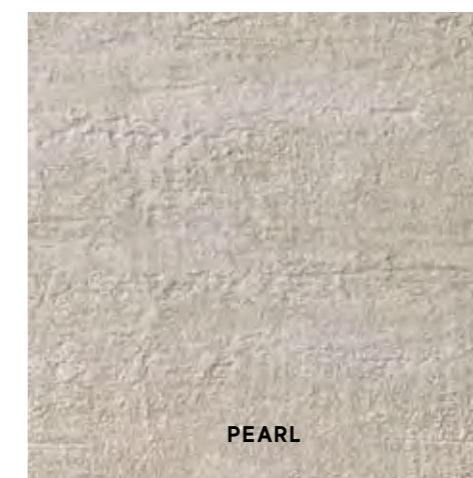

Mark Porcelain Tiles / Gres Porcellanato

MATTE SURFACE / SUPERFICIE MATT

± 9 mm

60x60 cm 23⁵/₈"x23⁵/₈"

AS6N Mark Gypsum 60 R10
AS6O Mark Pearl 60 R10
AS6P Mark Chrome 60 R10
AS6Q Mark Clay 60 R10
AS6S Mark Tobacco 60 R10
AS6T Mark Graphite 60 R10

± 9 mm

30x60 cm 11³/₈"x23⁵/₈"

D089 Mark Gypsum 30X60 R10
D090 Mark Pearl 30X60 R10
D091 Mark Chrome 30X60 R10
D092 Mark Clay 30X60 R10
D093 Mark Tobacco 30X60 R10
D094 Mark Graphite 30X60 R10

± 9 mm

45x90 cm 17³/₈"x35³/₈"

AS6B Mark Gypsum 45x90 R10
AS6C Mark Pearl 45x90 R10
AS6D Mark Chrome 45x90 R10
AS6E Mark Clay 45x90 R10
AS6F Mark Tobacco 45x90 R10
AS6G Mark Graphite 45x90 R10

± 9 mm

22,5x90 cm 8⁷/₈"x35³/₈"

AS6H Mark Gypsum 22,5x90 R10
AS6I Mark Pearl 22,5x90 R10
AS6J Mark Chrome 22,5x90 R10
AS6K Mark Clay 22,5x90 R10
AS6L Mark Tobacco 22,5x90 R10
AS6M Mark Graphite 22,5x90 R10

TEXTURED SURFACE / SUPERFICIE STRUTTURATA

± 9 mm

60x60 cm 23⁵/₈"x23⁵/₈"

AMUF Mark Gypsum 60 Strutturato
AMUG Mark Pearl 60 Strutturato
AMUH Mark Chrome 60 Strutturato
AMUI Mark Clay 60 Strutturato
AMUJ Mark Tobacco 60 Strutturato
AMUK Mark Graphite 60 Strutturato

± 9 mm

30x60 cm 11³/₈"x23⁵/₈"

D083 Mark Gypsum 30x60 Strutturato
D084 Mark Pearl 30x60 Strutturato
D085 Mark Chrome 30x60 Strutturato
D086 Mark Clay 30x60 Strutturato
D087 Mark Tobacco 30x60 Strutturato
D088 Mark Graphite 30x60 Strutturato

OUTDOOR PAVING ± 20 mm / PAVIMENTI DA ESTERNO ± 20 mm

± 20 mm

60x60 cm 23⁵/₈"x23⁵/₈"

AMTQ Mark Gypsum 60 LASTRA 20 mm
AMTR Mark Pearl 60 LASTRA 20 mm
AMTS Mark Chrome 60 LASTRA 20 mm

V3
MODERATE
VARIATION

Gypsum,
Pearl,
Chrome,
Clay,
Tobacco,
Graphite

MATTE

TEXTURED / OUTDOOR PAVING ± 20 mm