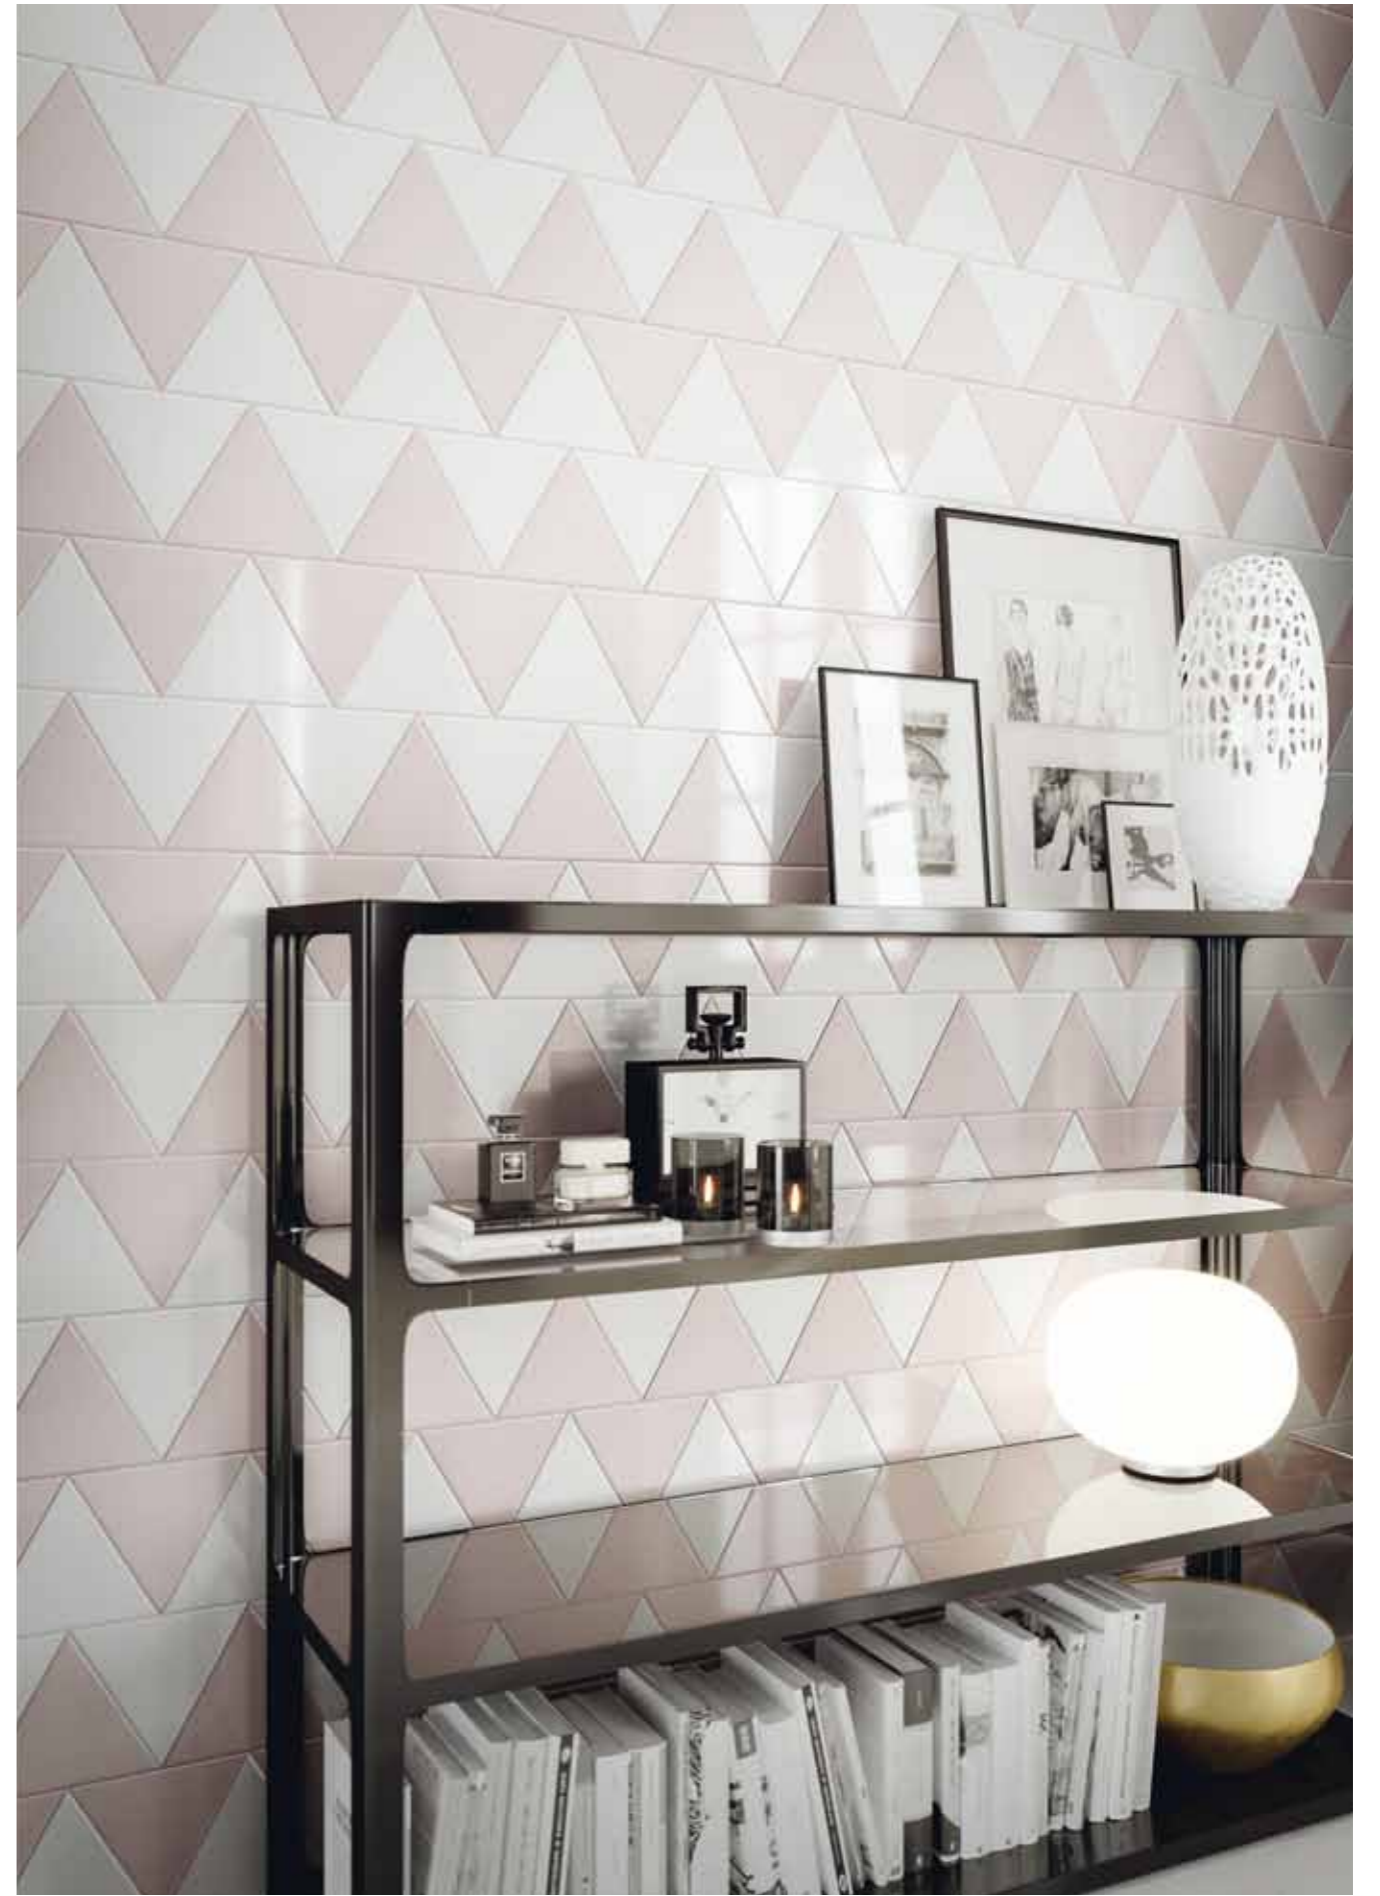

THE ESSENTIAL GUIDE TO
PERFECT COFFEE
A SATISFYING DREW-COFFEE RITUAL

Grind
SINGLE-SERVING
JUST BEFORE YOU BREW

PURE
COFFEE

FRESH
WATER

Pair and Enjoy

THE ESSENTIAL GUIDE TO
PERFECT COFFEE
A GOOD BREWING CYCLE IS:
Grind
WHOLE BEANS
ARTIFICIAL PRESERVATIVES
DAYS
GRINDS ARE A BETTER CHOICE
Pure
PURE
of Coffee
CLIP
SOFT-FILTERED
WATER
Pair and Enjoy