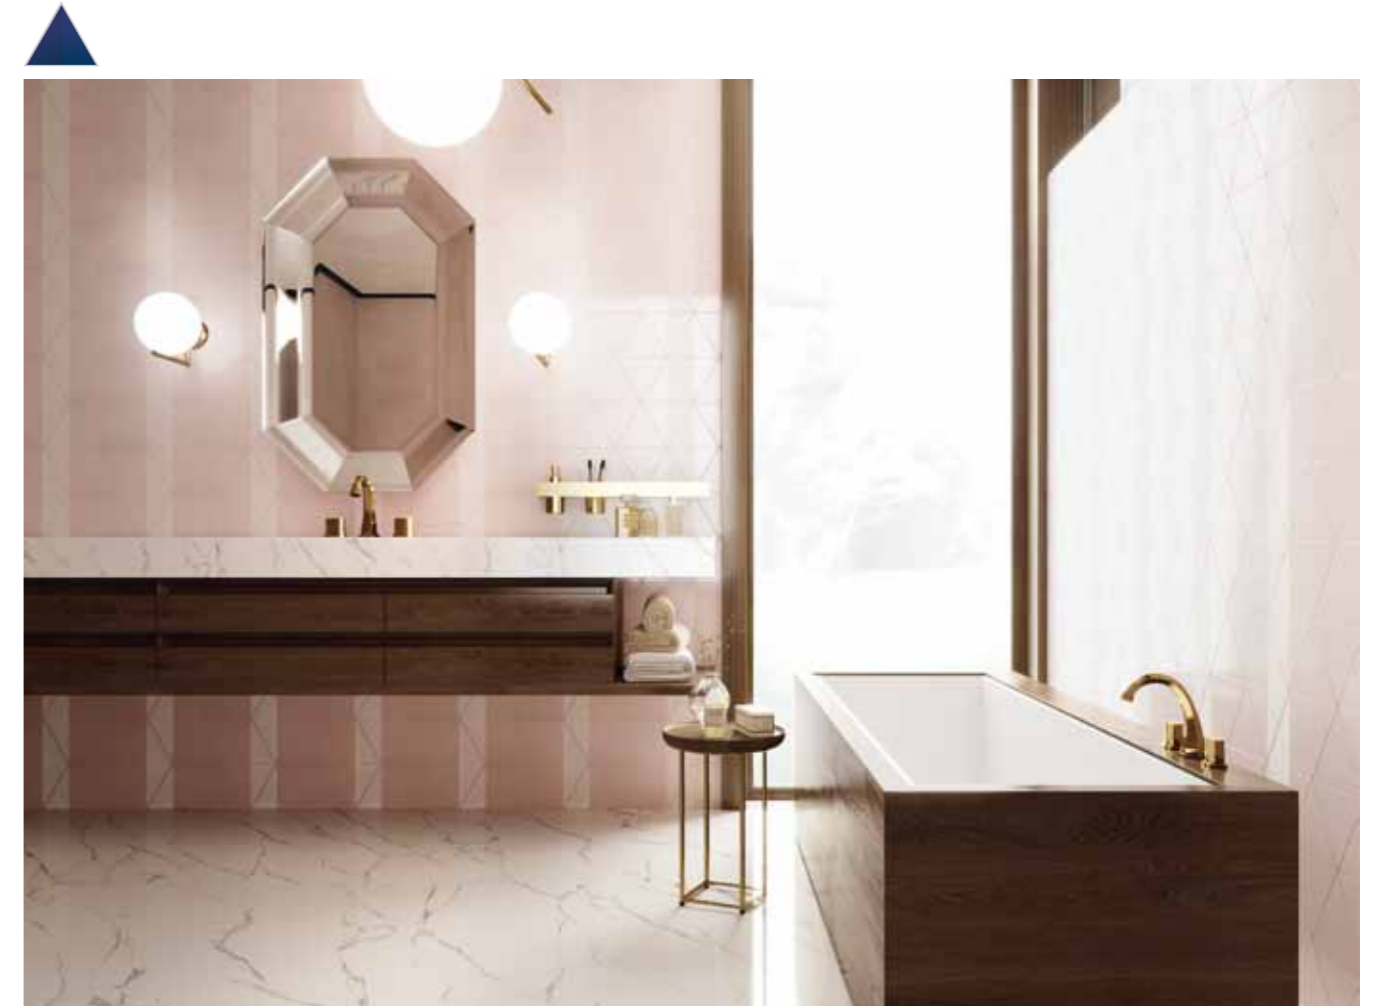

THE ESSENTIAL GUIDE TO
PERFECT COFFEE
A SATISFYING DREW-COFFEE RITUAL

Grind
SINGLE-SERVING
JUST BEFORE YOU BREW

PURE
COFFEE

FRESH
WATER

Pair and Enjoy

THE ESSENTIAL GUIDE TO
PERFECT COFFEE
A GOOD BREWING CYCLE IS:
Grind
WHOLE BEANS
ARTIFICIAL PRESERVATIVES
DAYS
GRINDS ARE A BETTER CHOICE
Pure
PURE
of Coffee
CLIP
SOFT-FILTERED
WATER
Pair and Enjoy