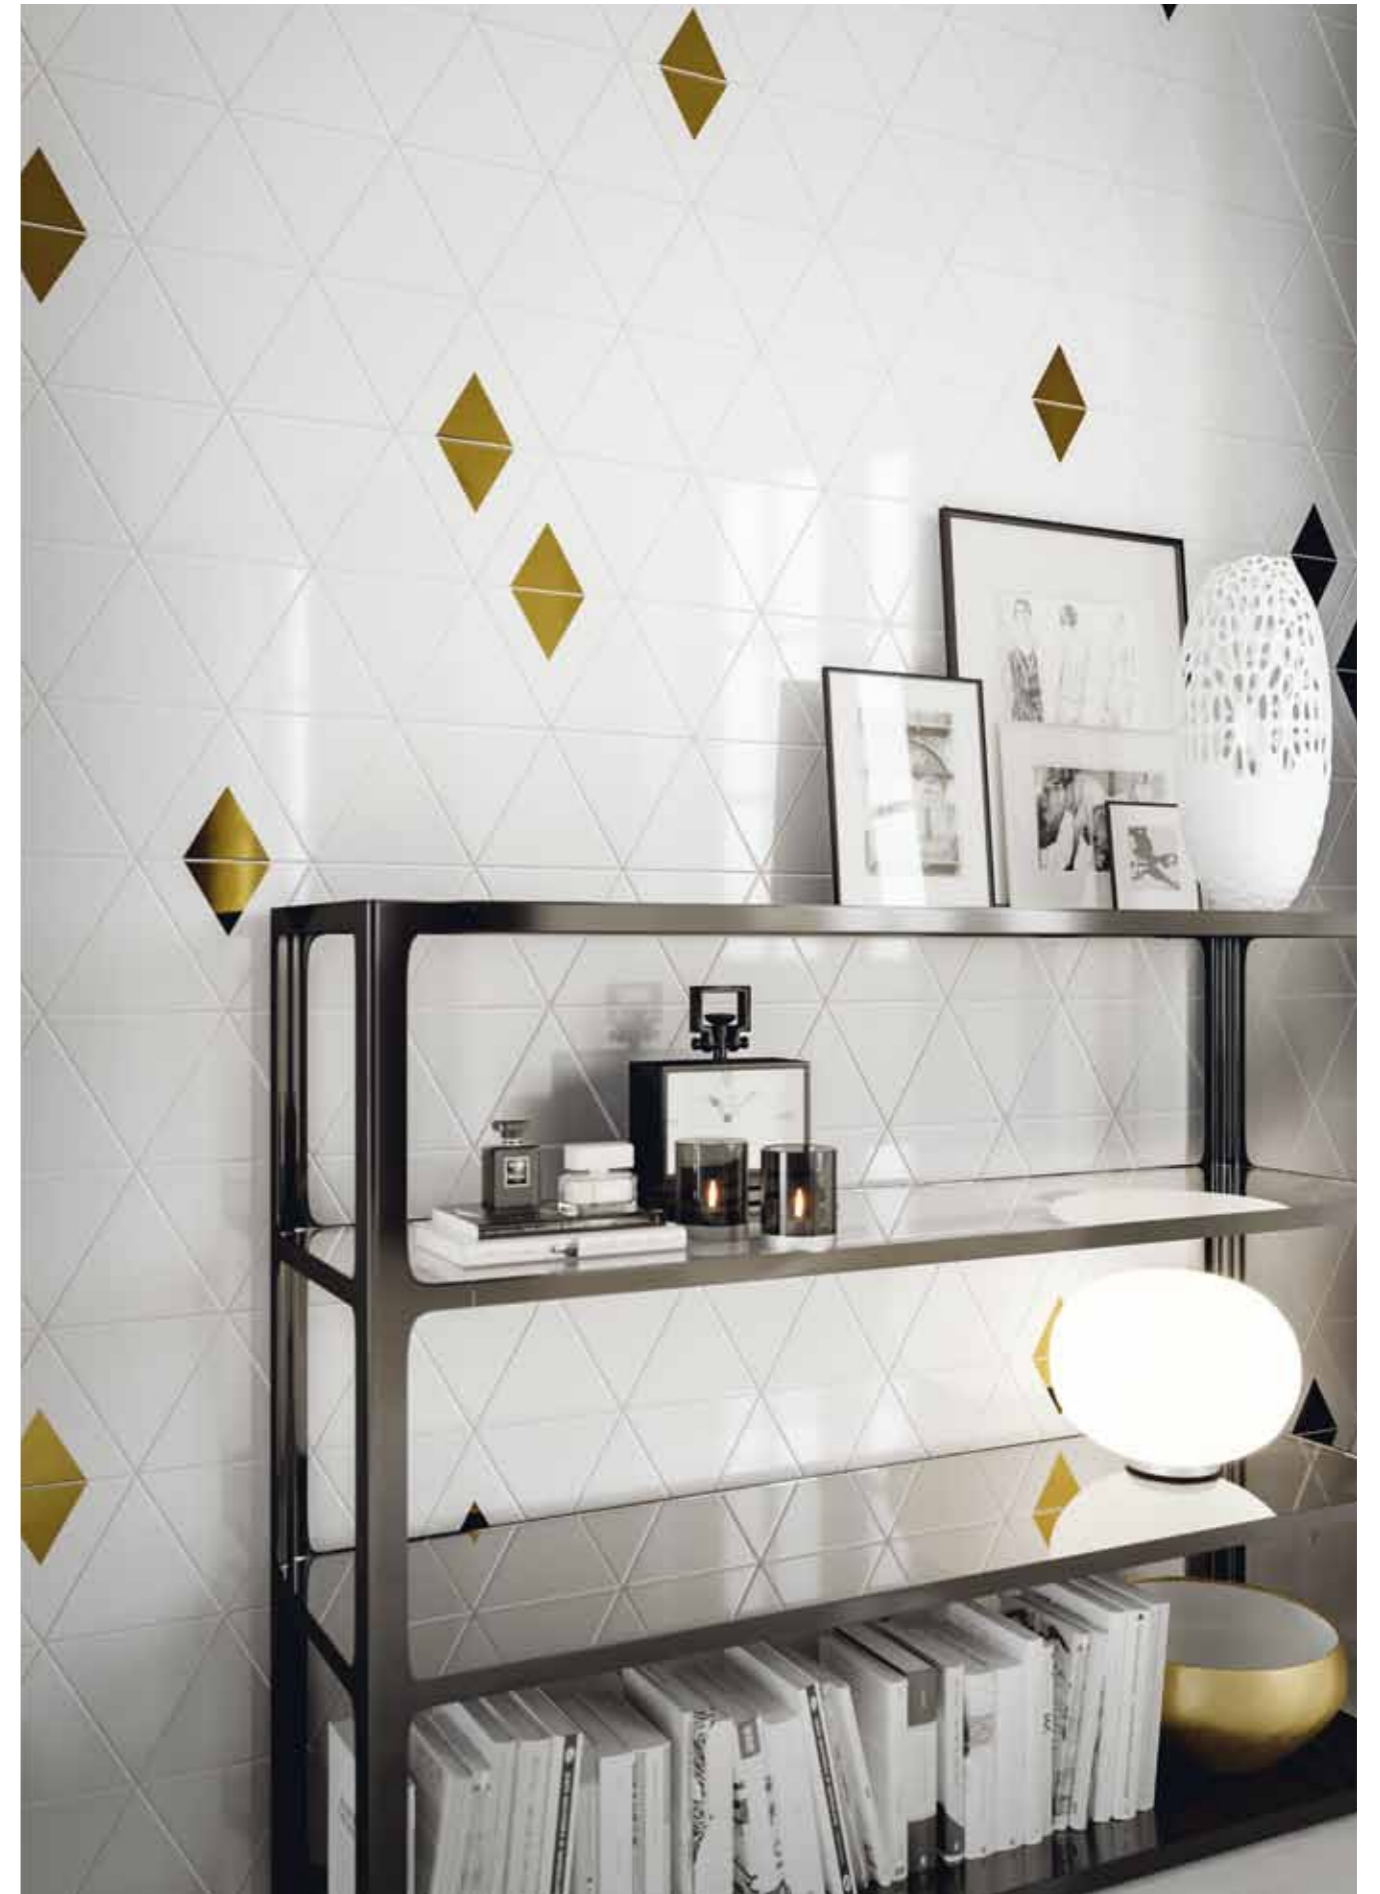

THE ESSENTIAL GUIDE TO
PERFECT COFFEE
A SATISFYING DREW-COFFEE RITUAL

Grind
SINGLE-SERVING
JUST BEFORE YOU BREW

PURE
COFFEE

FRESH
WATER

Pair and Enjoy

THE ESSENTIAL GUIDE TO
PERFECT COFFEE
A GOOD BREWING CYCLE IS:
Grind
WHOLE BEANS
ARTIFICIAL PRESERVATIVES
DAYS
GRINDS ARE A BETTER CHOICE
Pure
PURE
of Coffee
CLIP
SOFT-FILTERED
WATER
Pair and Enjoy