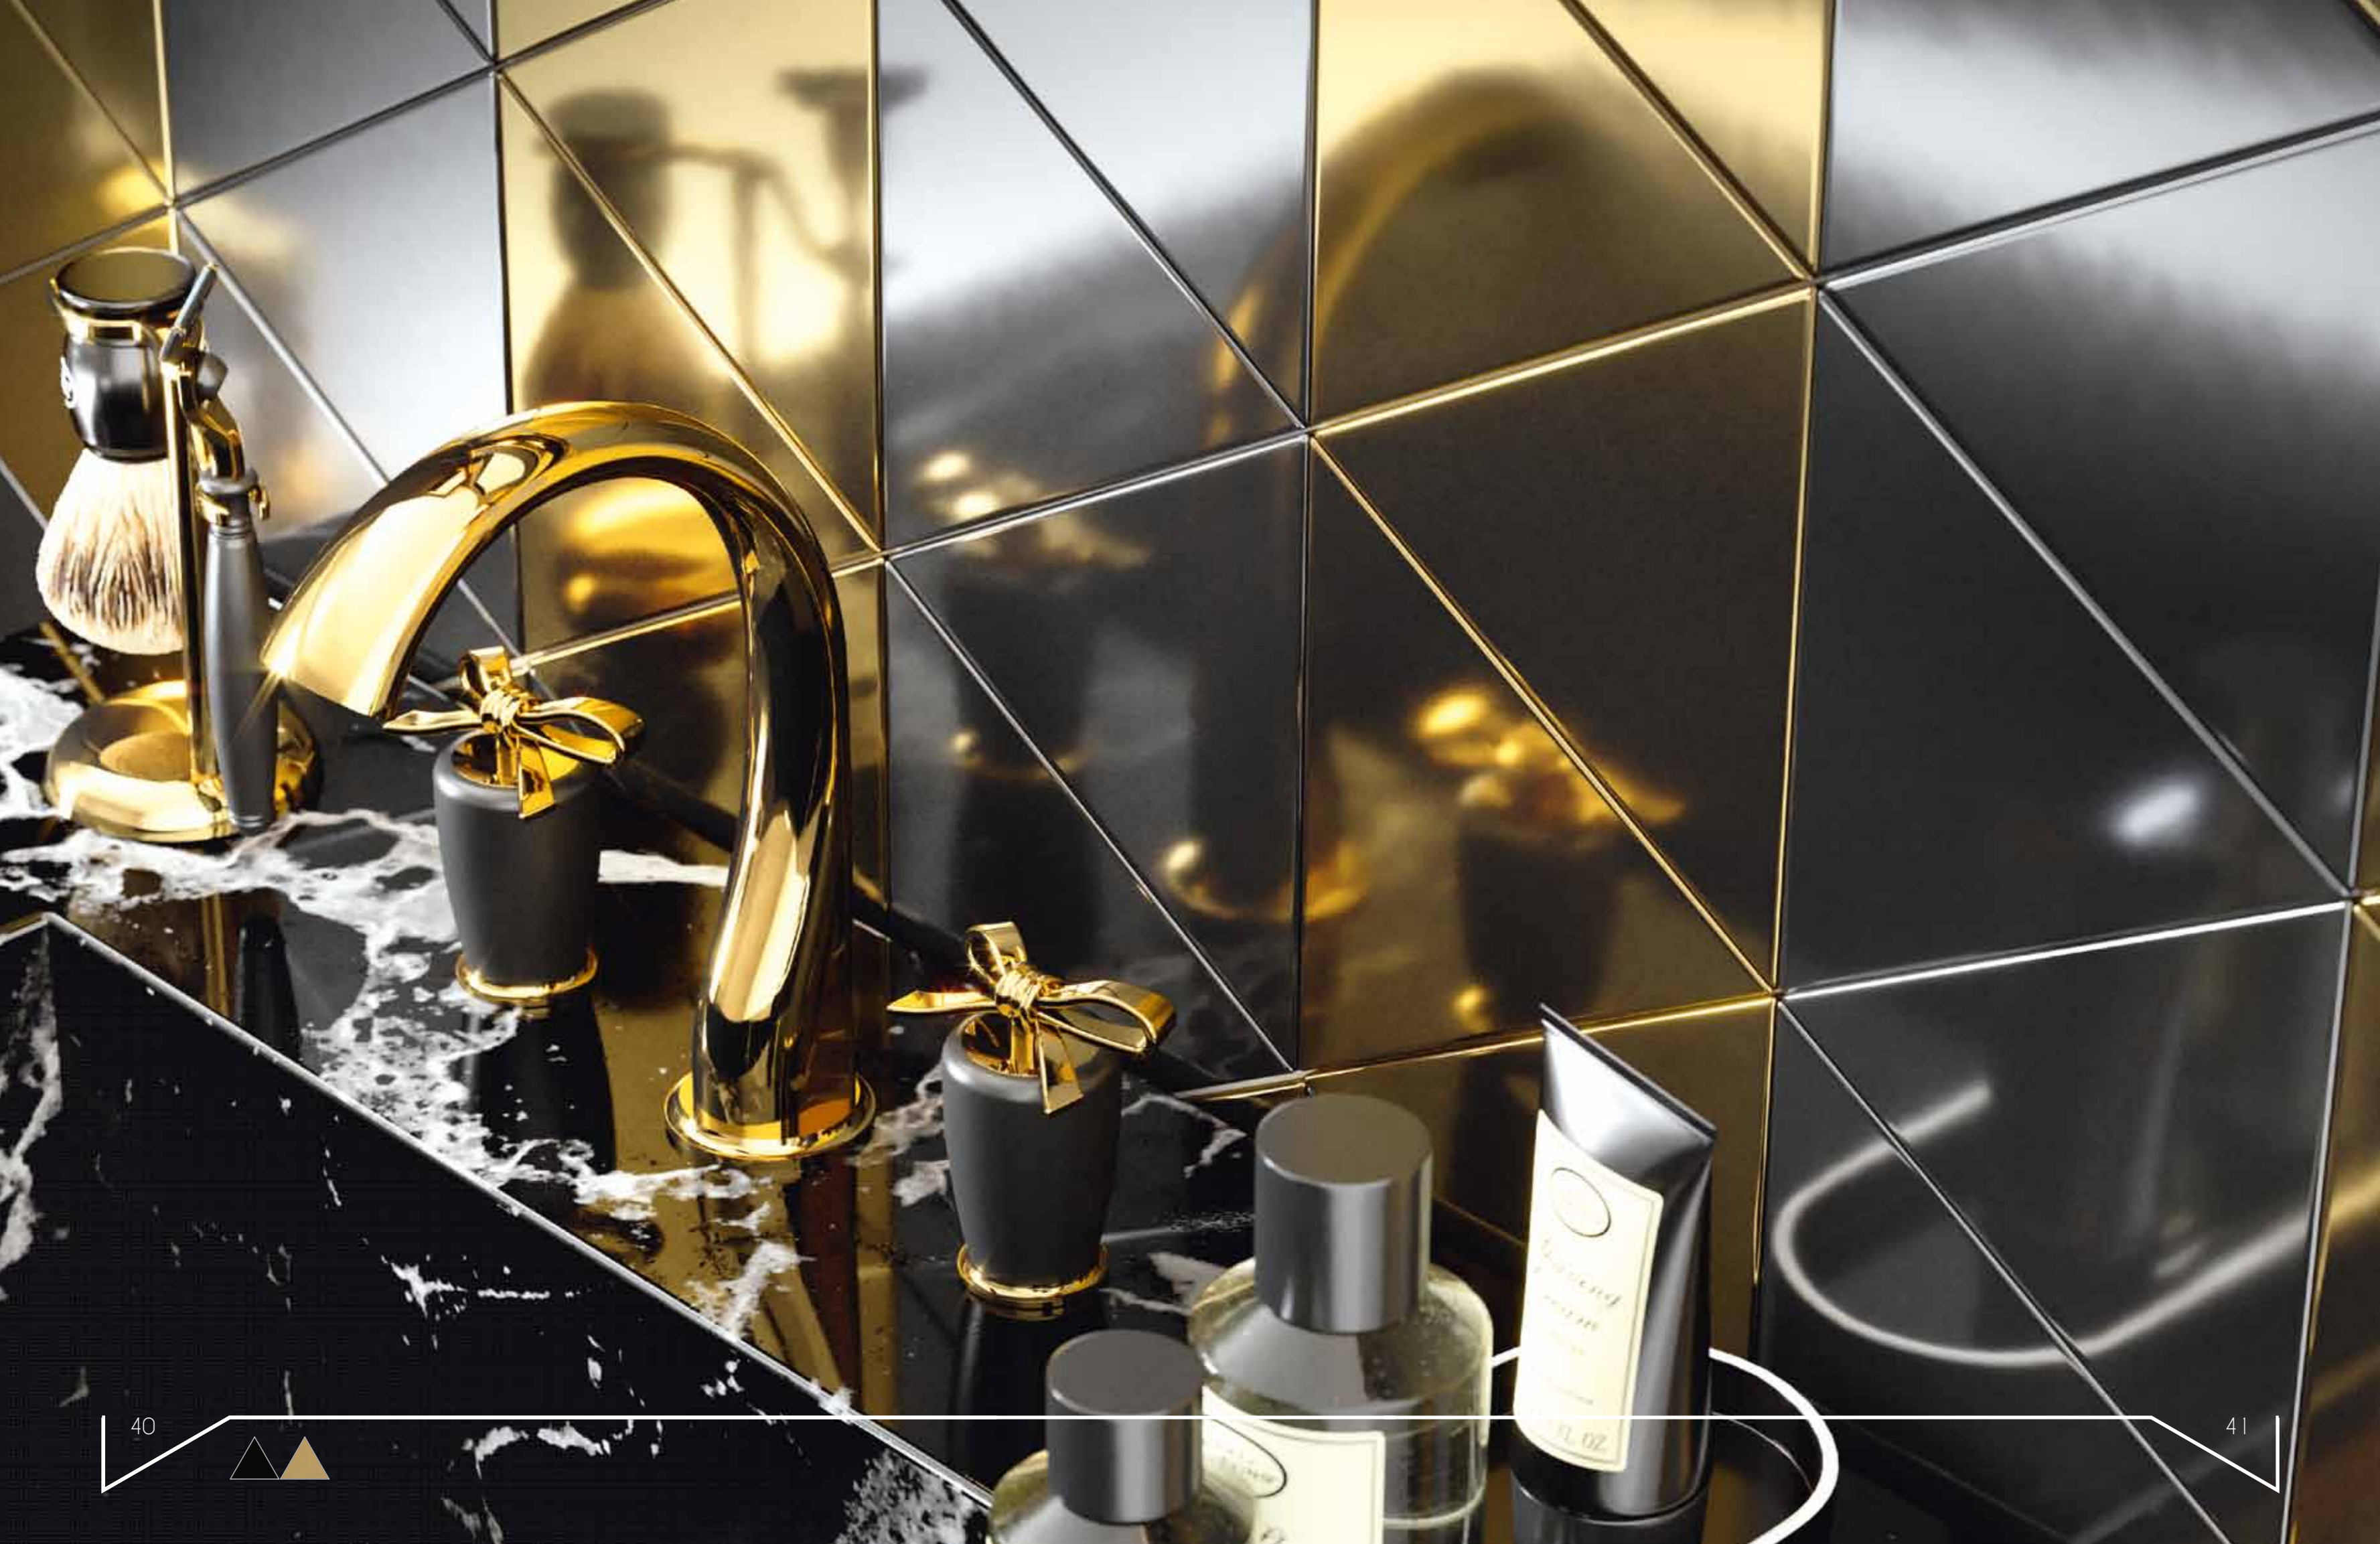

THE ESSENTIAL GUIDE TO
PERFECT COFFEE
A SATISFYING DREW-COFFEE RITUAL

Grind
SINGLE-SERVING
JUST BEFORE YOU BREW

PURE
COFFEE

FRESH
WATER

Pair and Enjoy

THE ESSENTIAL GUIDE TO
PERFECT COFFEE
A GOOD BREWING CYCLE IS:
Grind
WHOLE BEANS
ARTIFICIAL PRESERVATIVES
DAYS
GRINDS ARE A BETTER CHOICE
Pure
PURE
of Coffee
CLIP
SOFT-FILTERED
WATER
Pair and Enjoy