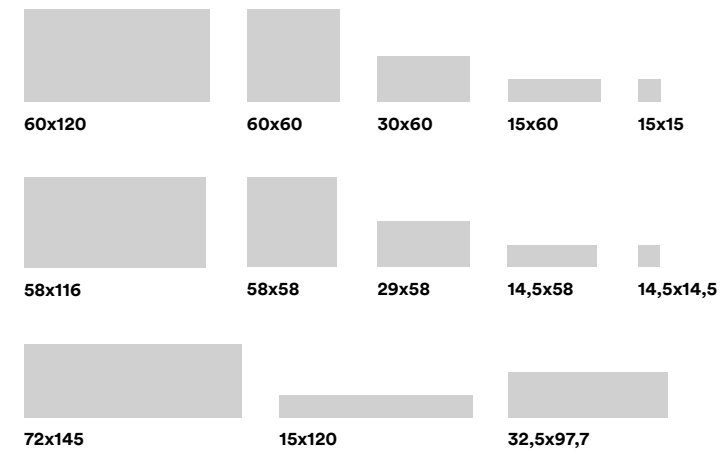

Formati • Sizes