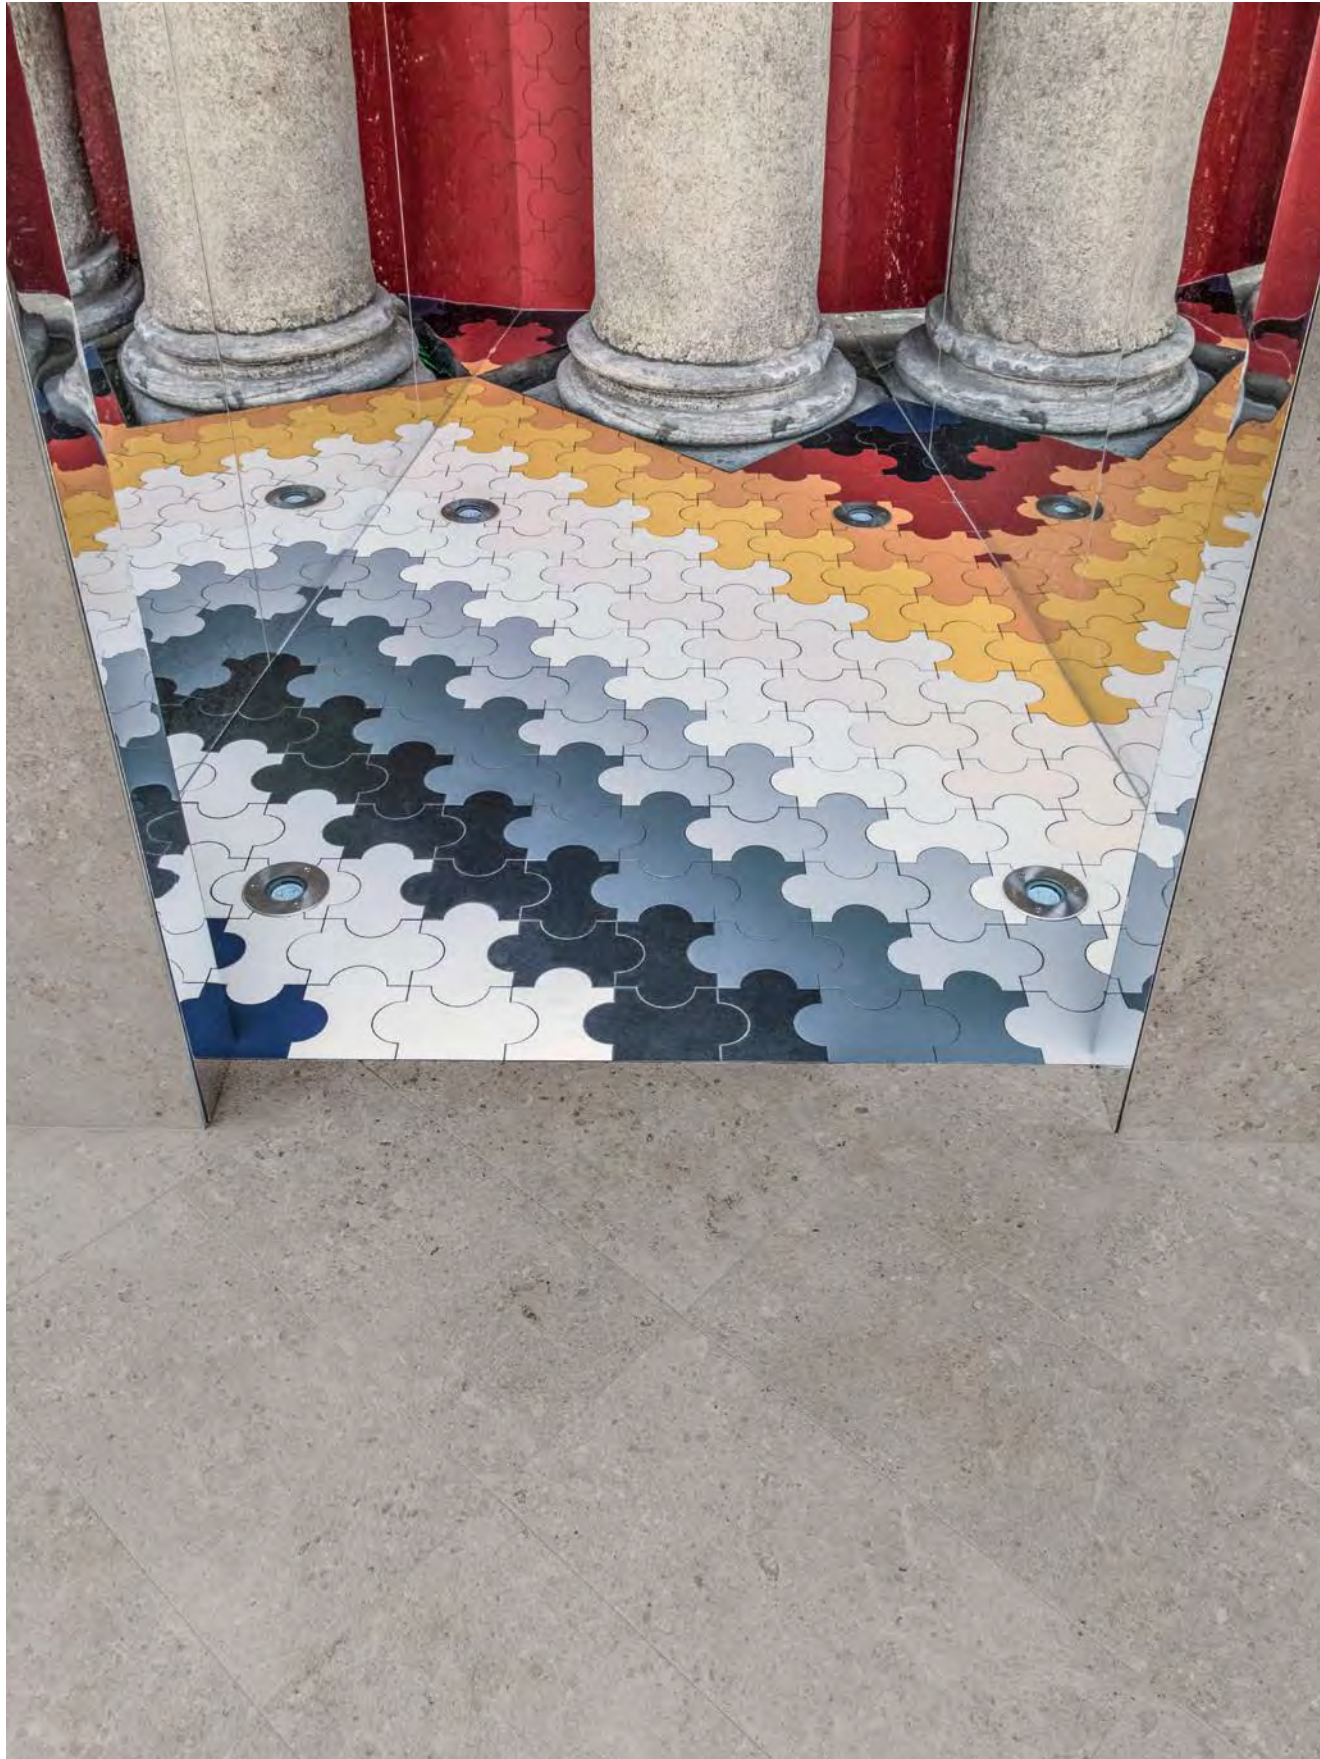

Punti di Vista, Cà Granda, Milan, Italy. Project: Piarch
Triennale Special Edition #puntidivista