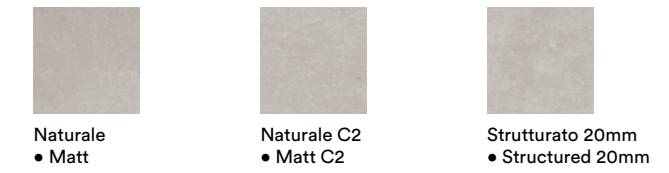

Superfici • Surfaces