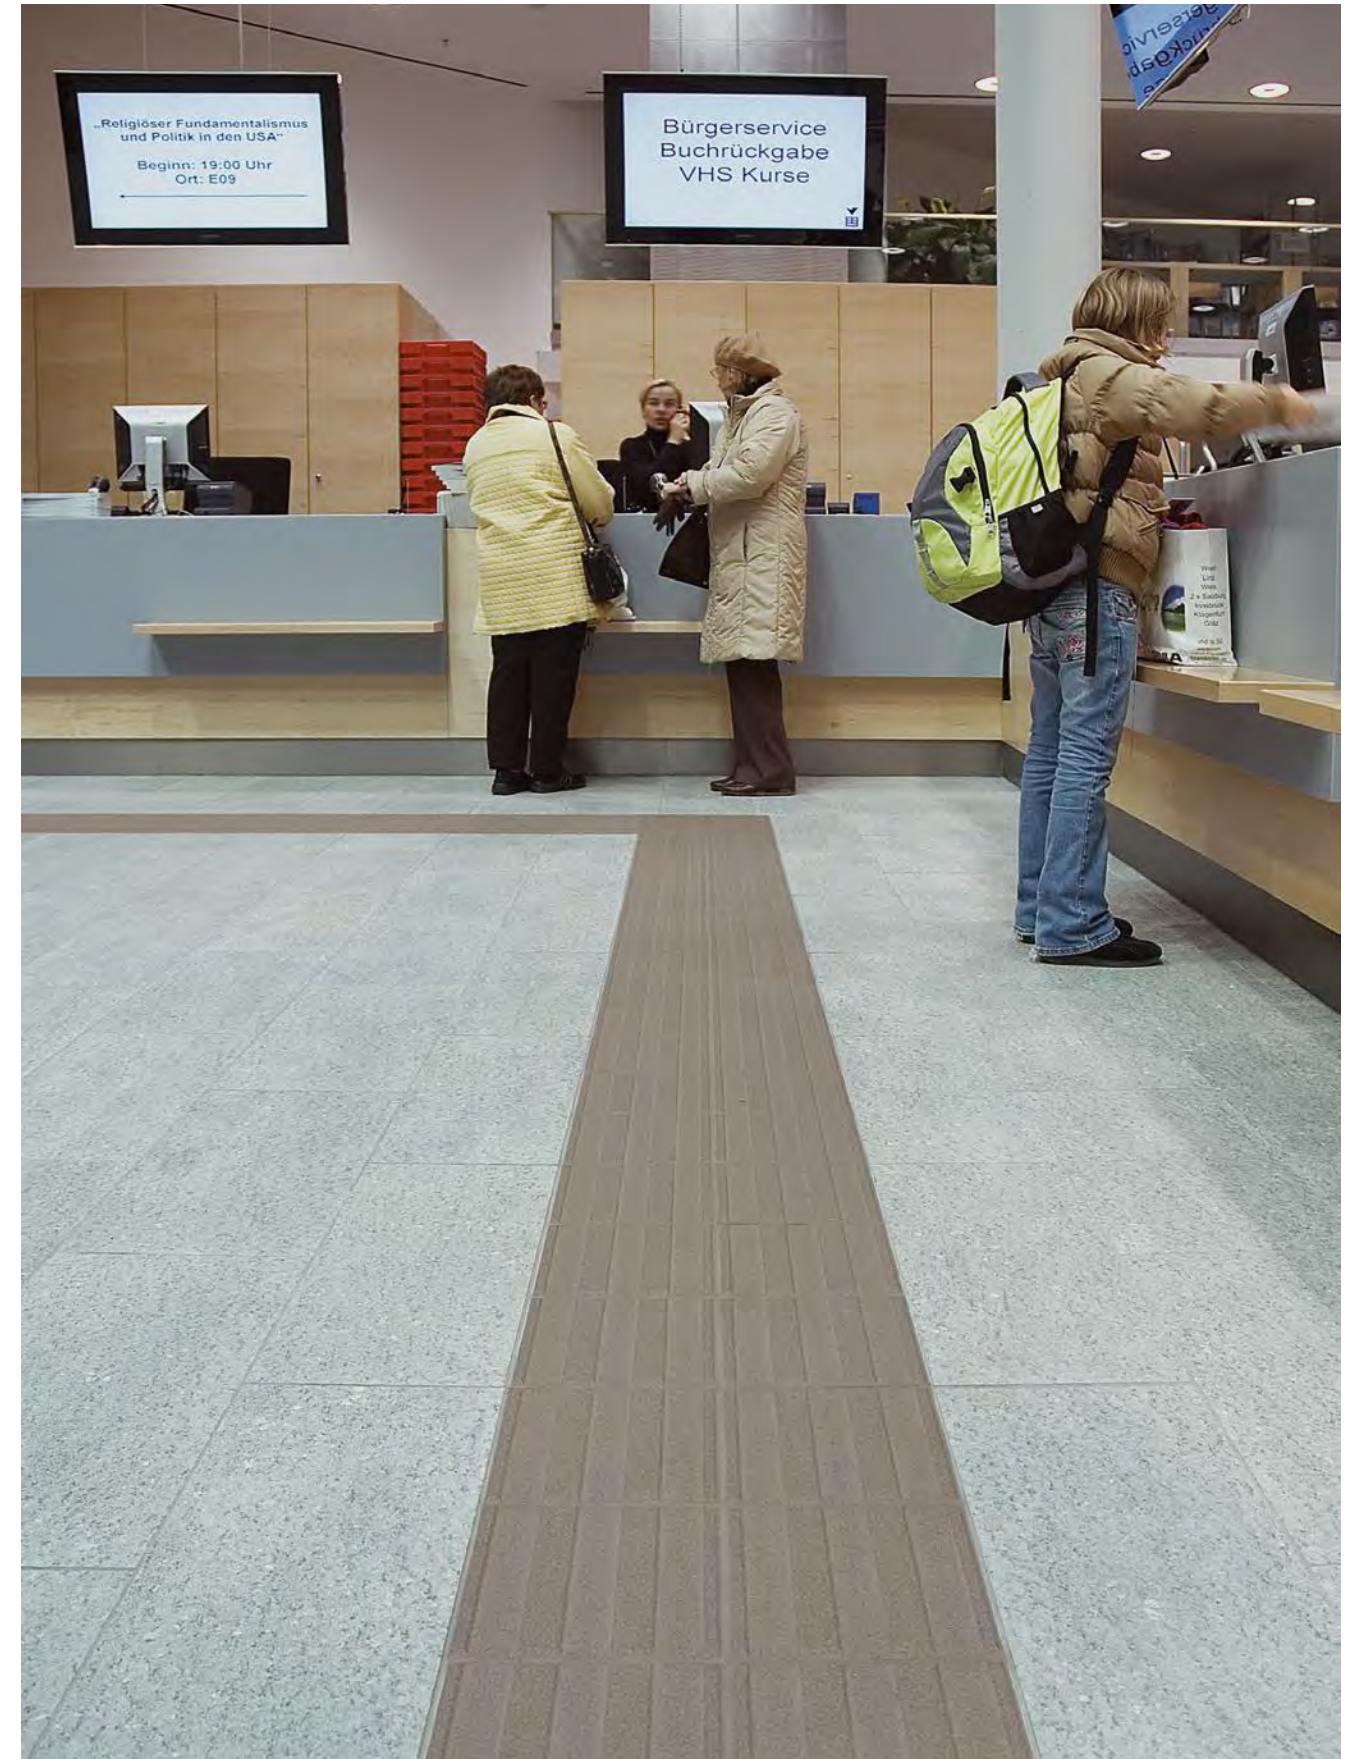

Wissensturm, Linz, Austria. Project: Kneidinger, Stögmüller
KXZG Streifen-A 20x20