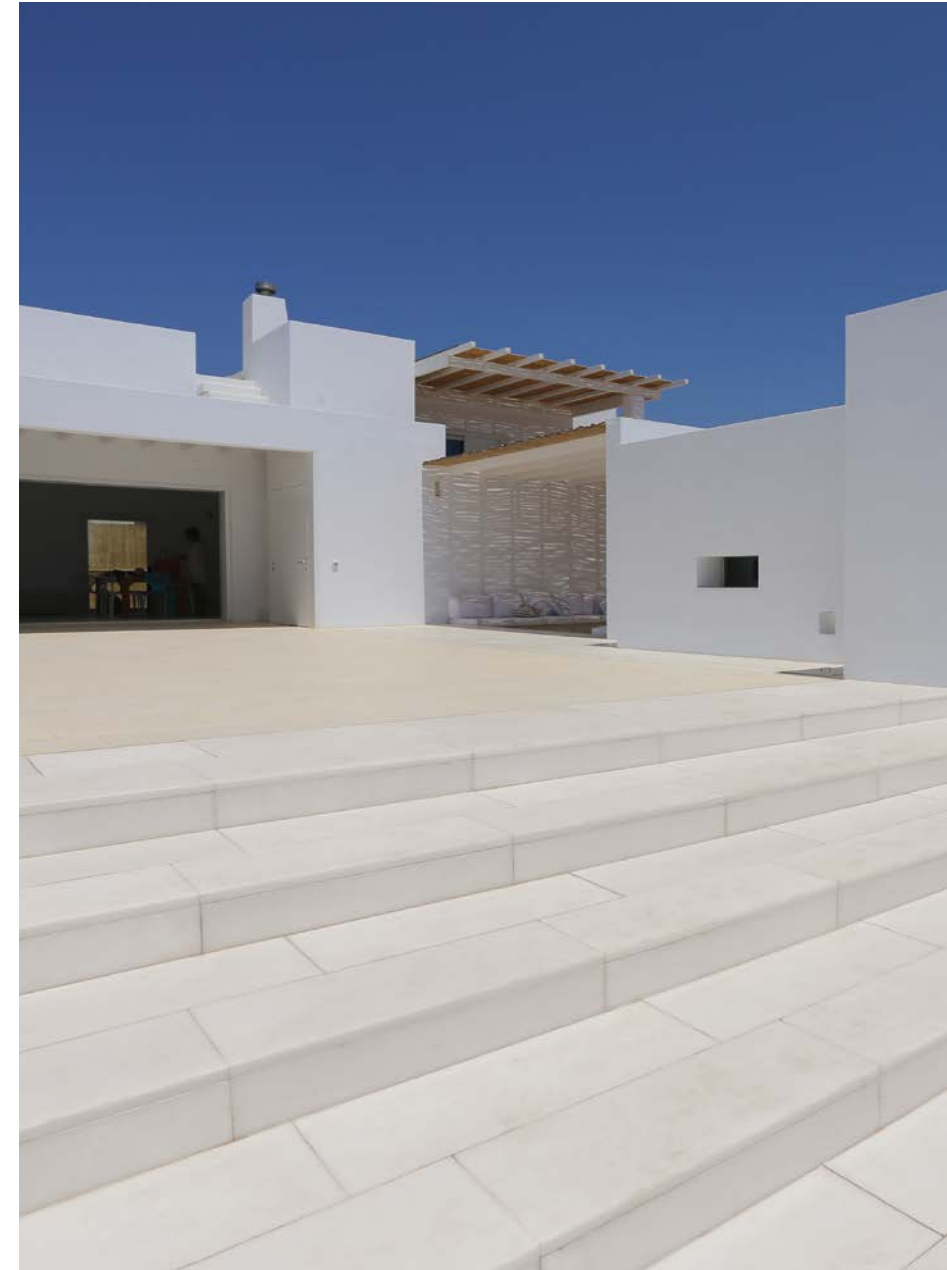

Villa Privata, Antiparos, Greece. Project: Peia Associati  
**ML30** Brooklyn White Strutt. Cassero 30x120  
**MKLX** Brooklyn White 60x120  
**MKLK** Brooklyn White 30x60  
**MKLR** Brooklyn White 60x60