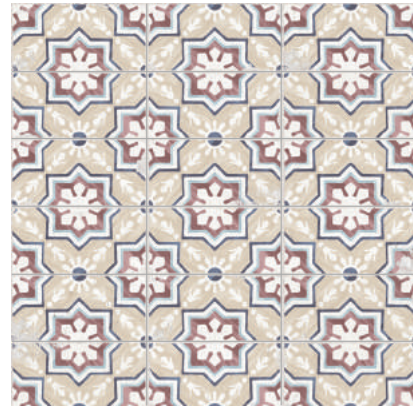

NEW PRODUCTS

CEVISAMA 2018

São Luís

São Luis

 Porcelain
 Straight edge
 Slight Variation
 Pre-scored

São Luis White Natural
59,2x59,2 cm - 23,3"x23,3"
G-3146

São Luis Mérces Natural
59,2x59,2 cm - 23,3"x23,3"
G-3146

São Luis Neto Natural
59,2x59,2 cm - 23,3"x23,3"
G-3146

São Luis Azevedo Natural
59,2x59,2 cm - 23,3"x23,3"
G-3146

São Luis Sacra Natural
59,2x59,2 cm - 23,3"x23,3"
G-3146

São Luis Mix Natural*
59,2x59,2 cm - 23,3"x23,3"
G-3146

São Luis Sacra
20,2x59,5 cm - 7,95"x23,44"

São Luis Mix*
20,2x59,5 cm - 7,95"x23,44"

Moon Gold - Silver - Copper Lista
1x59,5 cm - 0,39"x23,44"

Gaeta Aqua - Grey - Black Lista
1x59,5 cm - 0,39"x23,44"

Tersa Lista
1x59,5 cm - 0,39"x23,44"