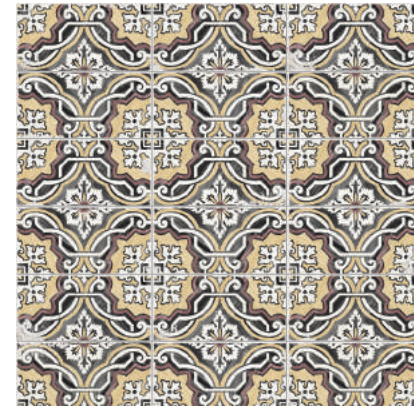

NEW PRODUCTS

CEVISAMA 2018

São Luís

São Luis

 Porcelain
 Straight edge
 Slight Variation
 Pre-scored

São Luis White Natural
59,2x59,2 cm - 23,3"x23,3"
G-3146

São Luis Mérces Natural
59,2x59,2 cm - 23,3"x23,3"
G-3146

São Luis Neto Natural
59,2x59,2 cm - 23,3"x23,3"
G-3146

São Luis Azevedo Natural
59,2x59,2 cm - 23,3"x23,3"
G-3146

São Luis Sacra Natural
59,2x59,2 cm - 23,3"x23,3"
G-3146

São Luis Mix Natural*
59,2x59,2 cm - 23,3"x23,3"
G-3146