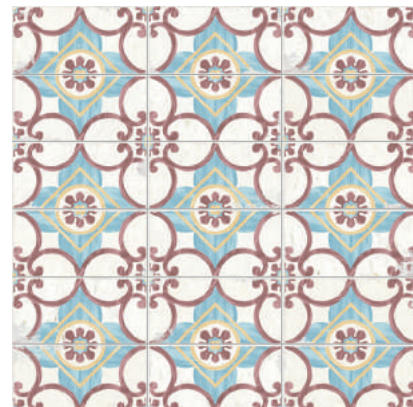

NEW PRODUCTS

CEVISAMA 2018

São Luís

São Luis

 Porcelain
 Straight edge
 Slight Variation
 Pre-scored

São Luis White Natural
59,2x59,2 cm - 23,3"x23,3"
G-3146

São Luis Mérces Natural
59,2x59,2 cm - 23,3"x23,3"
G-3146

São Luis Neto Natural
59,2x59,2 cm - 23,3"x23,3"
G-3146

São Luis Azevedo Natural
59,2x59,2 cm - 23,3"x23,3"
G-3146

São Luis Sacra Natural
59,2x59,2 cm - 23,3"x23,3"
G-3146

São Luis Mix Natural*
59,2x59,2 cm - 23,3"x23,3"
G-3146

São Luis Sacra
20,2x59,5 cm - 7,95"x23,44"

São Luis Mix*
20,2x59,5 cm - 7,95"x23,44"

Moon Gold - Silver - Copper Lista
1x59,5 cm - 0,39"x23,44"

Gaeta Aqua - Grey - Black Lista
1x59,5 cm - 0,39"x23,44"

Tersa Lista
1x59,5 cm - 0,39"x23,44"

*São Luis Mix consists of 18 different aleatory patterns |
 *São Luis Mix se componen de 18 decoraciones diferentes aleatorias

Wall: São Luis Mix 20,2x59,5 cm Floor: São Luis Sacra Natural 59,2x59,2 cm