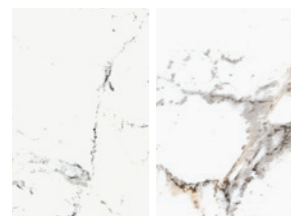

Tucci

Tucci — Black

Tucci — Gold

Colors / Colores

Black

Gold

Finished / Acabados

premium polished

Dimensions / Dimensiones

60 × 120 cm
23,6 × 47,2"

11 patterns

60 × 60 cm
23,6 × 23,6"

22 patterns

Shade variation: V2

References / Referencias

20387 TUCCI BLACK/60x120/P
20577 TUCCI BLACK/60x60/P
20388 TUCCI GOLD/60x120/P
20578 TUCCI GOLD/60x60/P