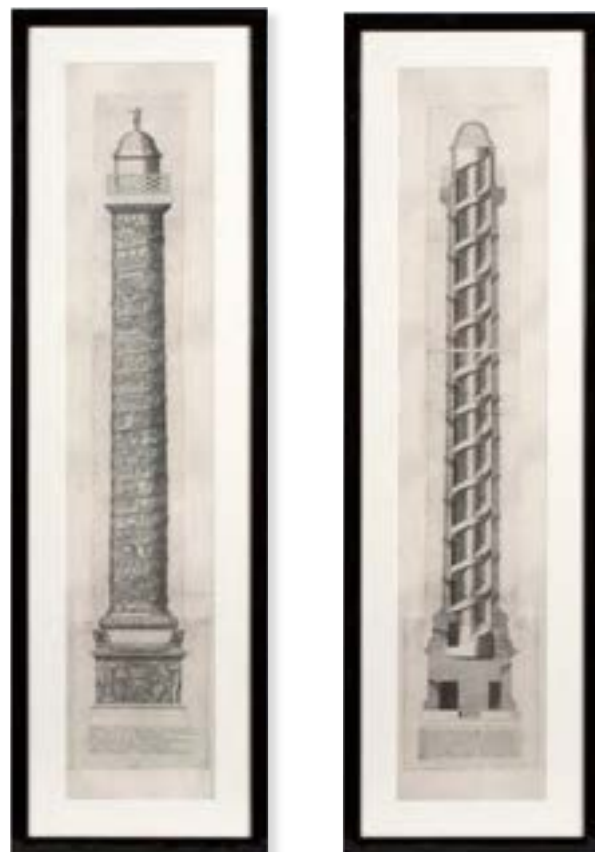

Piano black frame | clear glass
34 x H. 112 cm per frame
106539