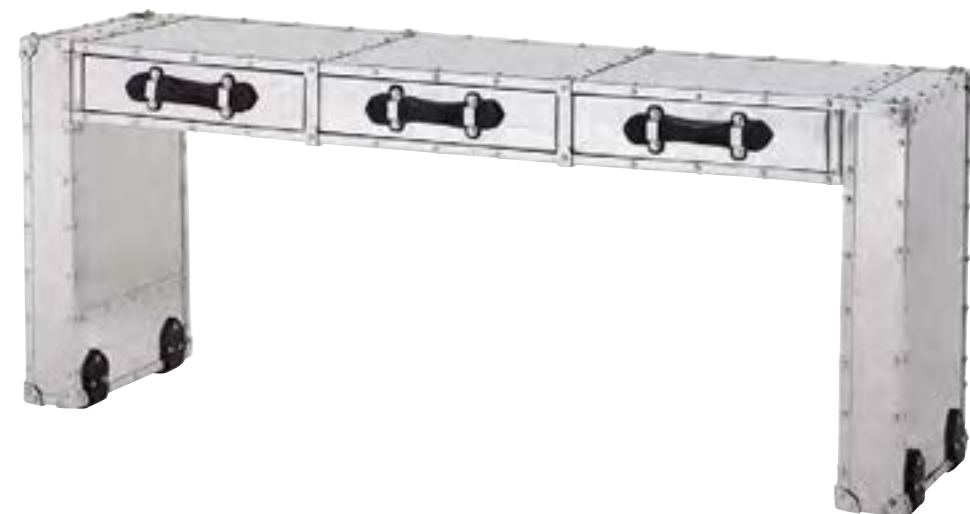

CONSOLE TABLE CATALINA