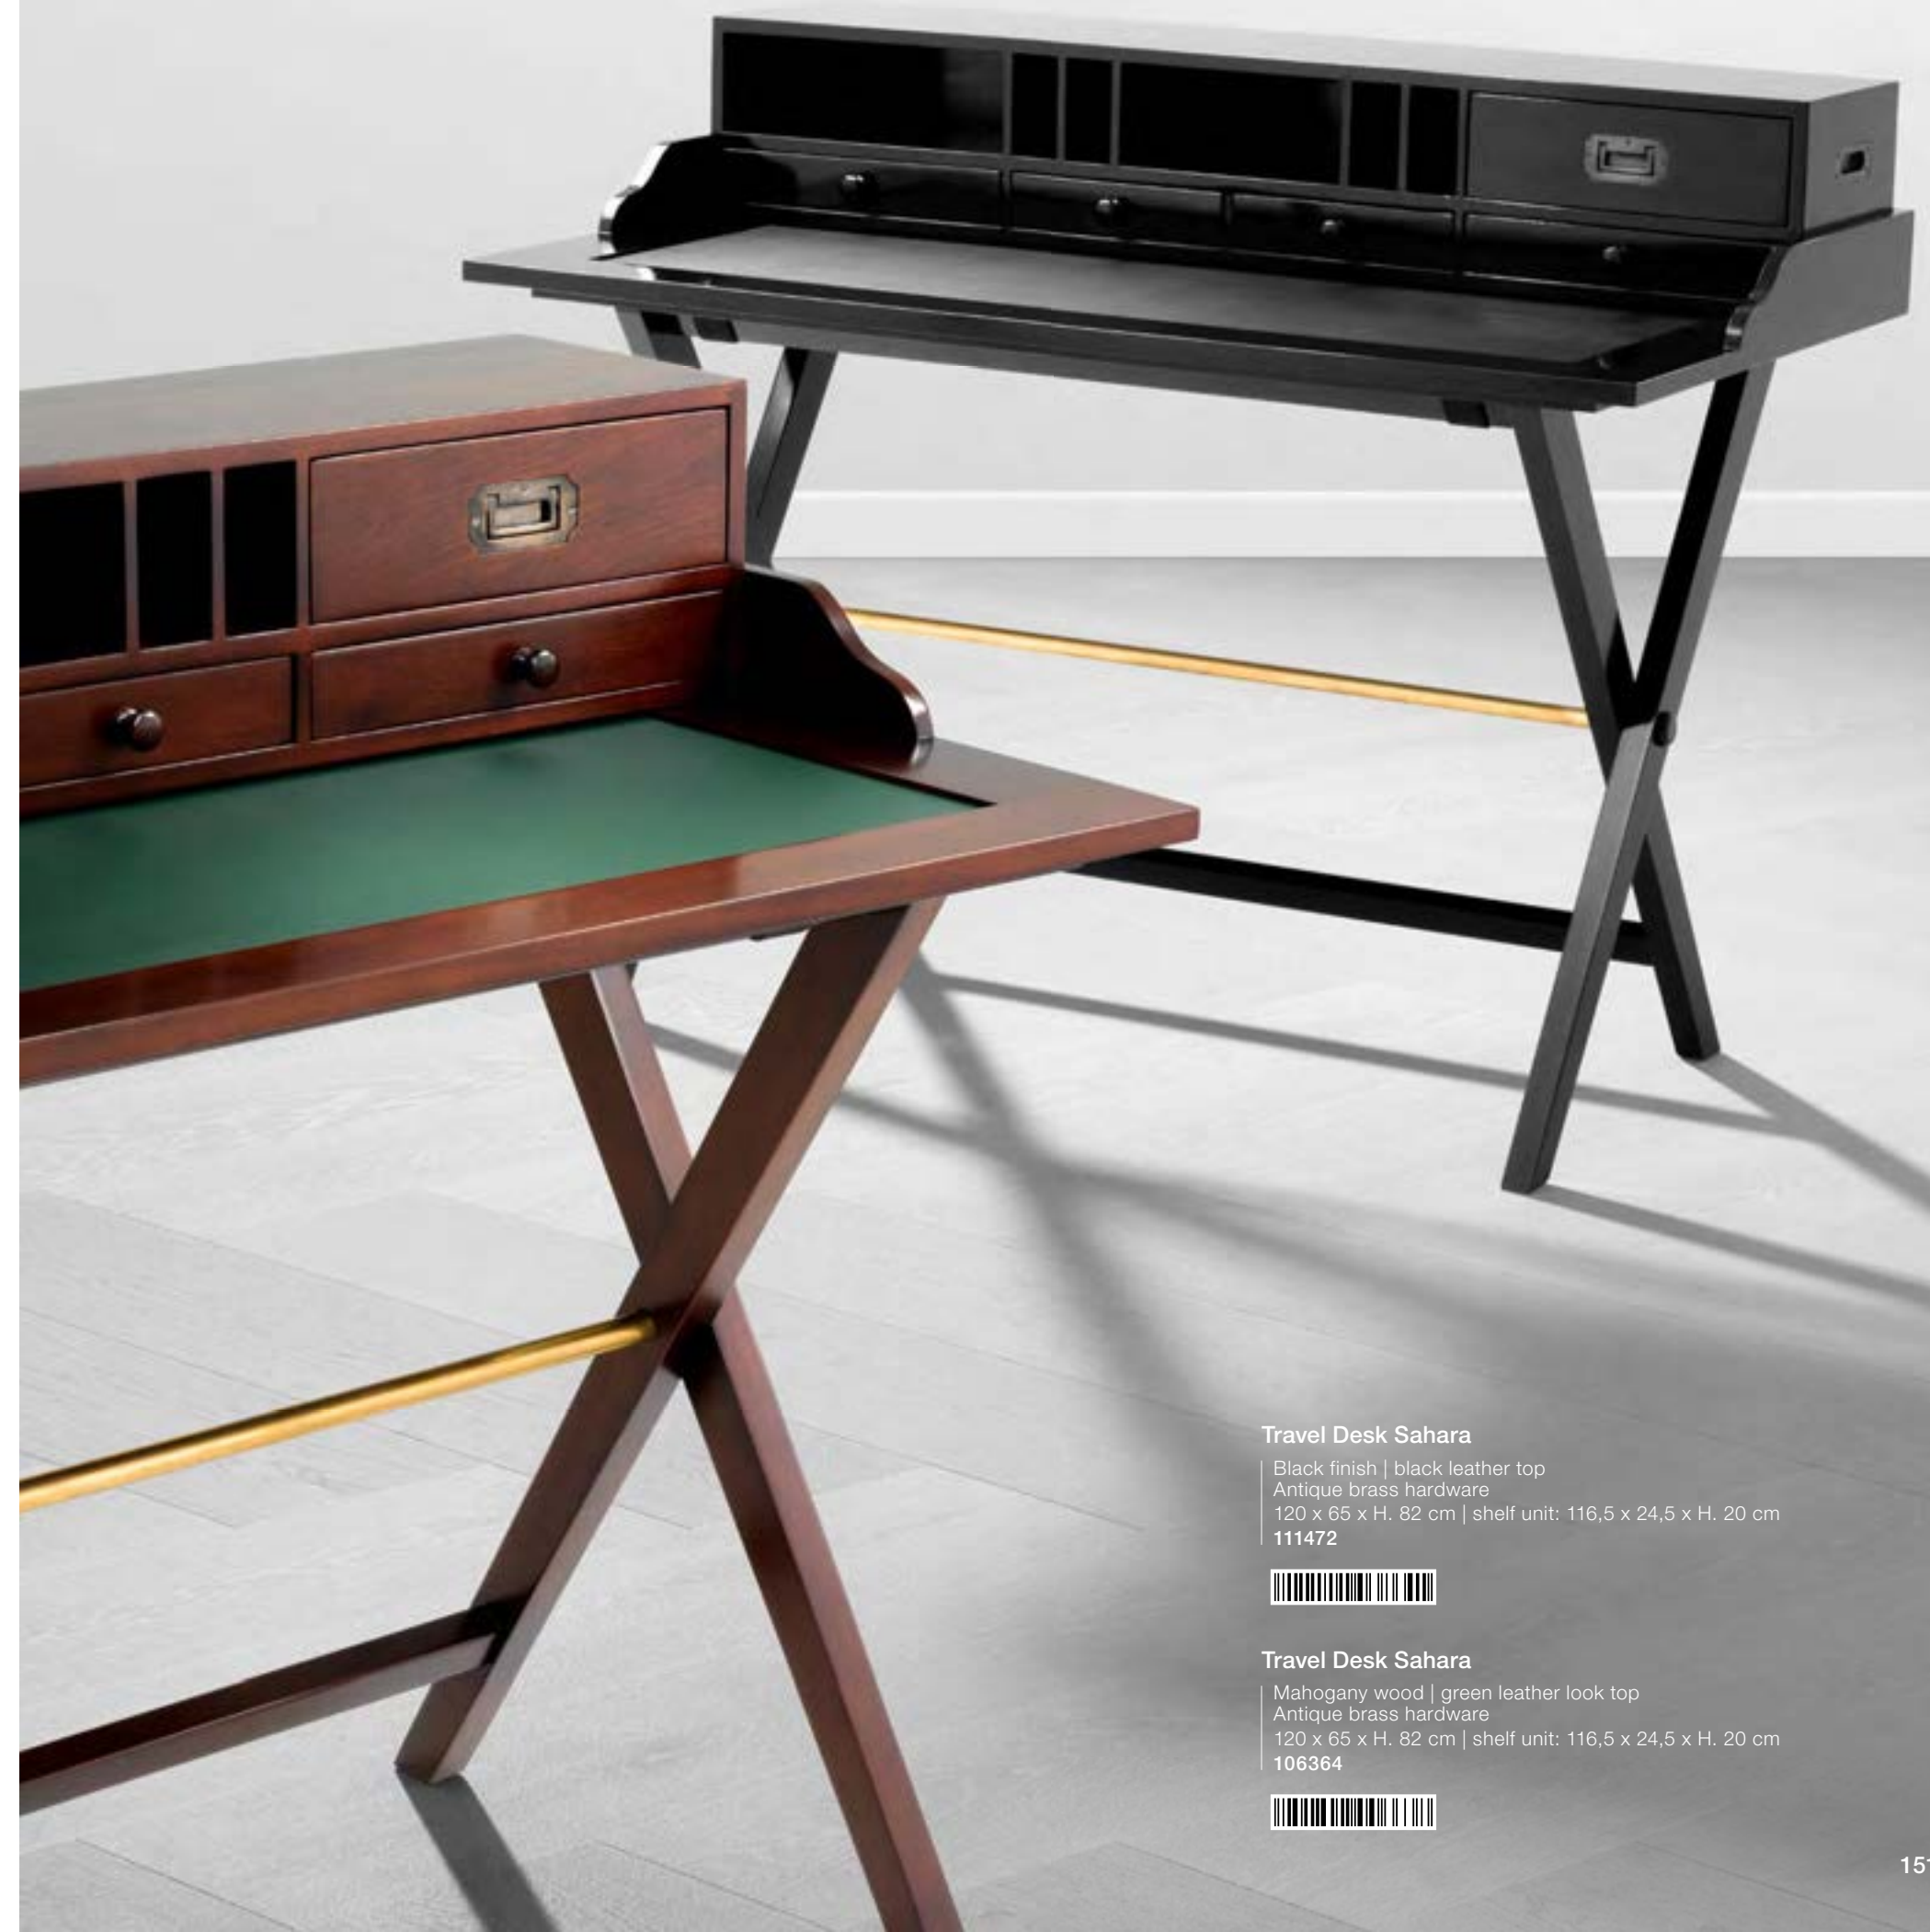

BUCKINGHAM

TRAVEL DESK SAHARA

Classic Elegance

Top off your study, lounge or bedroom interior with an elegant Sahara writing desk. Both work tables are made of mahogany wood. They contain a built-in hutch for small office supplies and a spacious tabletop with a beautiful leather insert panel, providing ample space for setting up your laptop and writing.