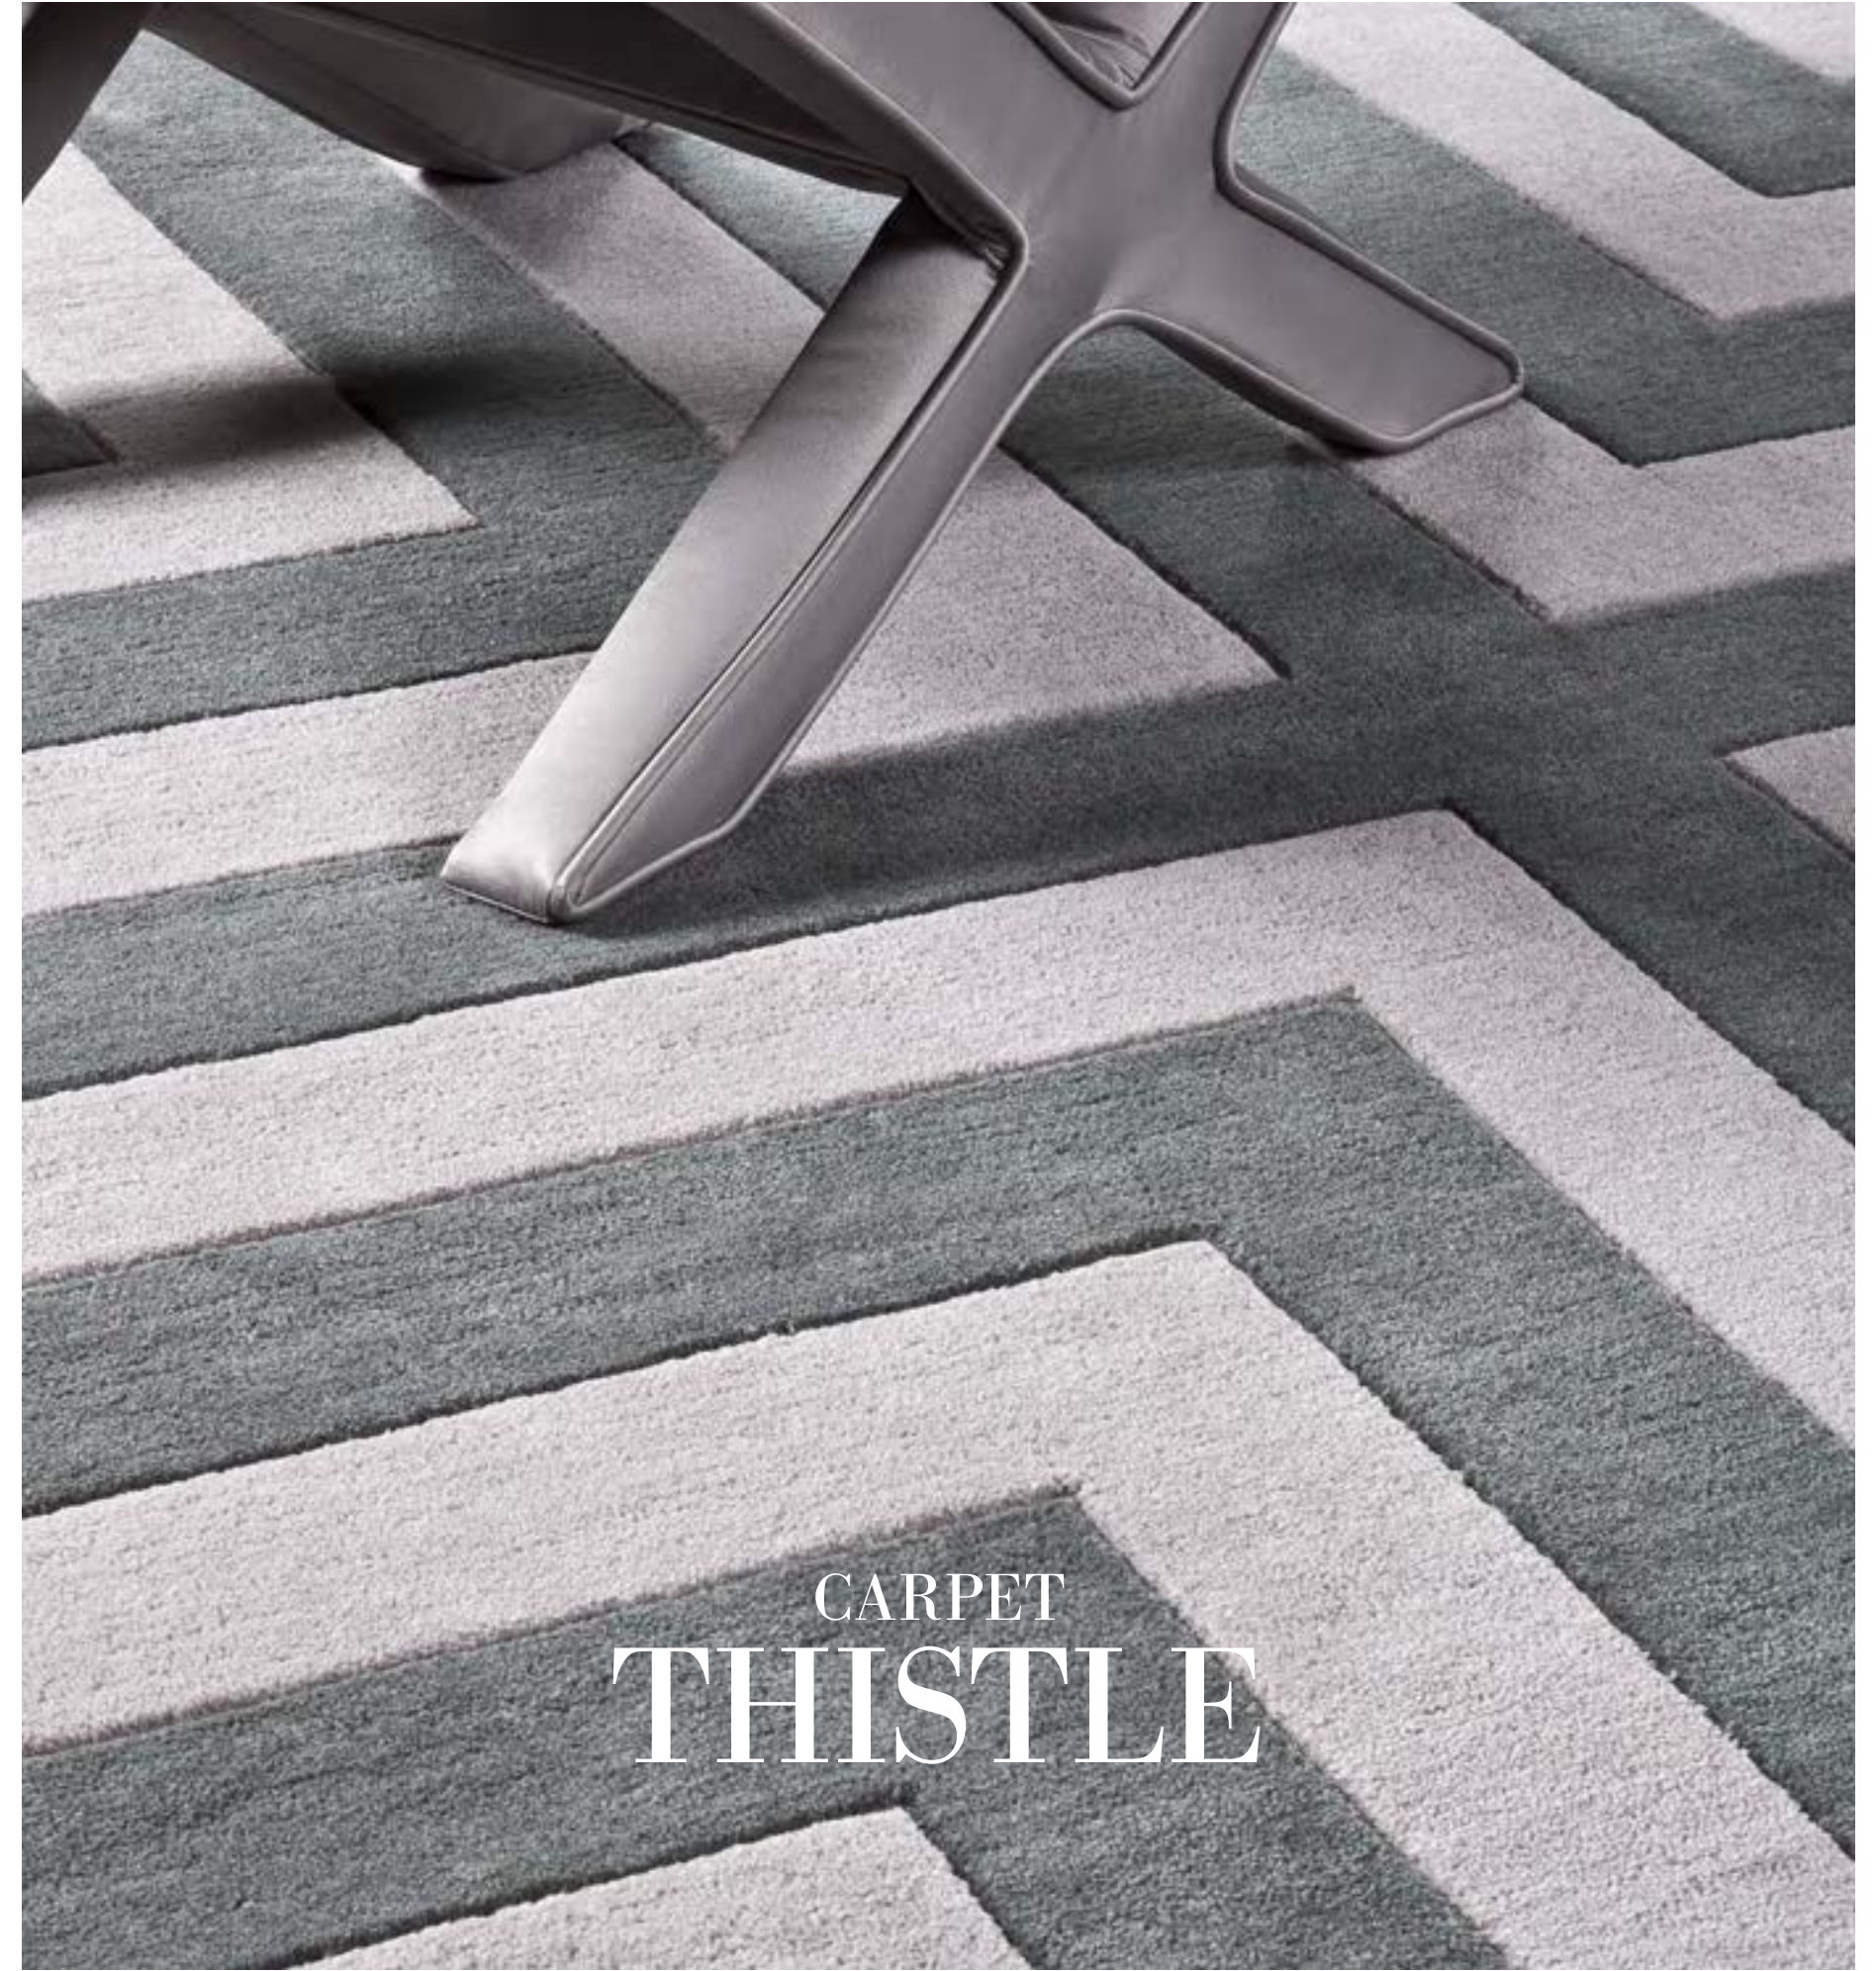

Carpets Caton 300 x 300 cm

Black & off-white  
Hand tufted | 100% New Zealand wool pile  
300 x 300 cm  
108524

Carpets Caton 300 x 400 cm

Black & off-white  
Hand tufted | 100% New Zealand wool pile  
300 x 400 cm  
108525