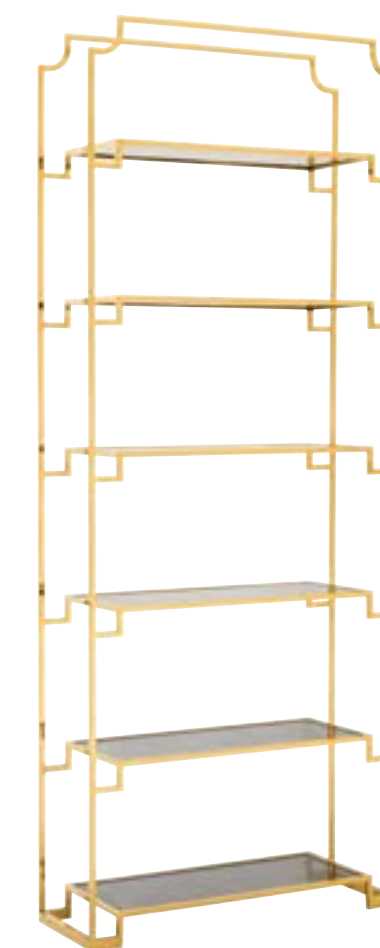

Cabinet Berndorff

Gold finish | smoke glass
90 x 32 x H. 230 cm
109519

CABINET LAGONDA

Cabinet Lagonda

Polished stainless steel | smoke glass
Oak veneer base
108 x 29 x H. 240 cm
110680