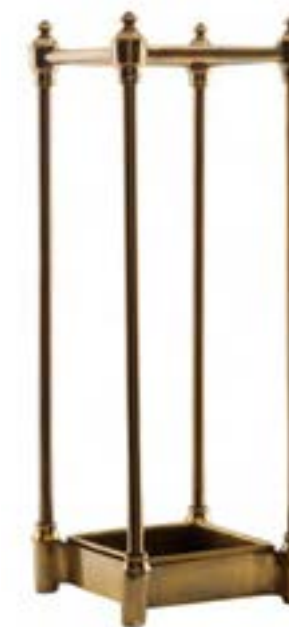

WALKING STICK WESTMINSTER

BLACKROCK

UMBRELLA STAND BALDUS