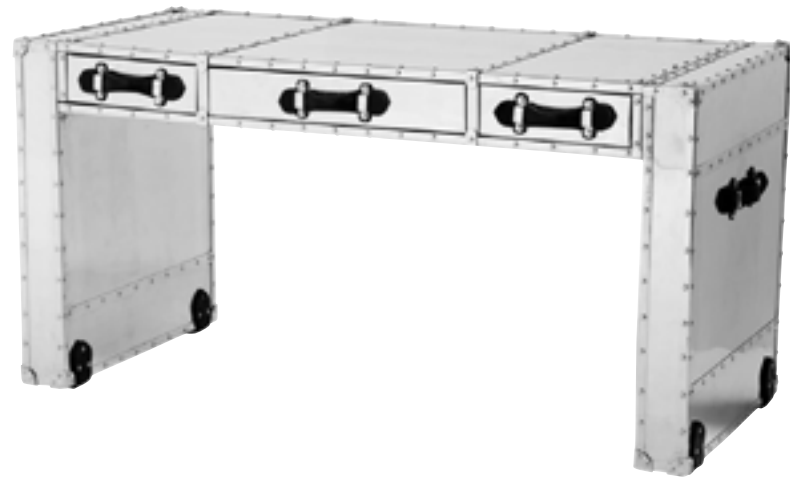

CATALINA

HORIZON SERIES

Tables and desks series

Desk Catalina
Polished aluminium | black leather handles
150 x 72 x H. 76 cm
105954
Fabric composition
100% cotton