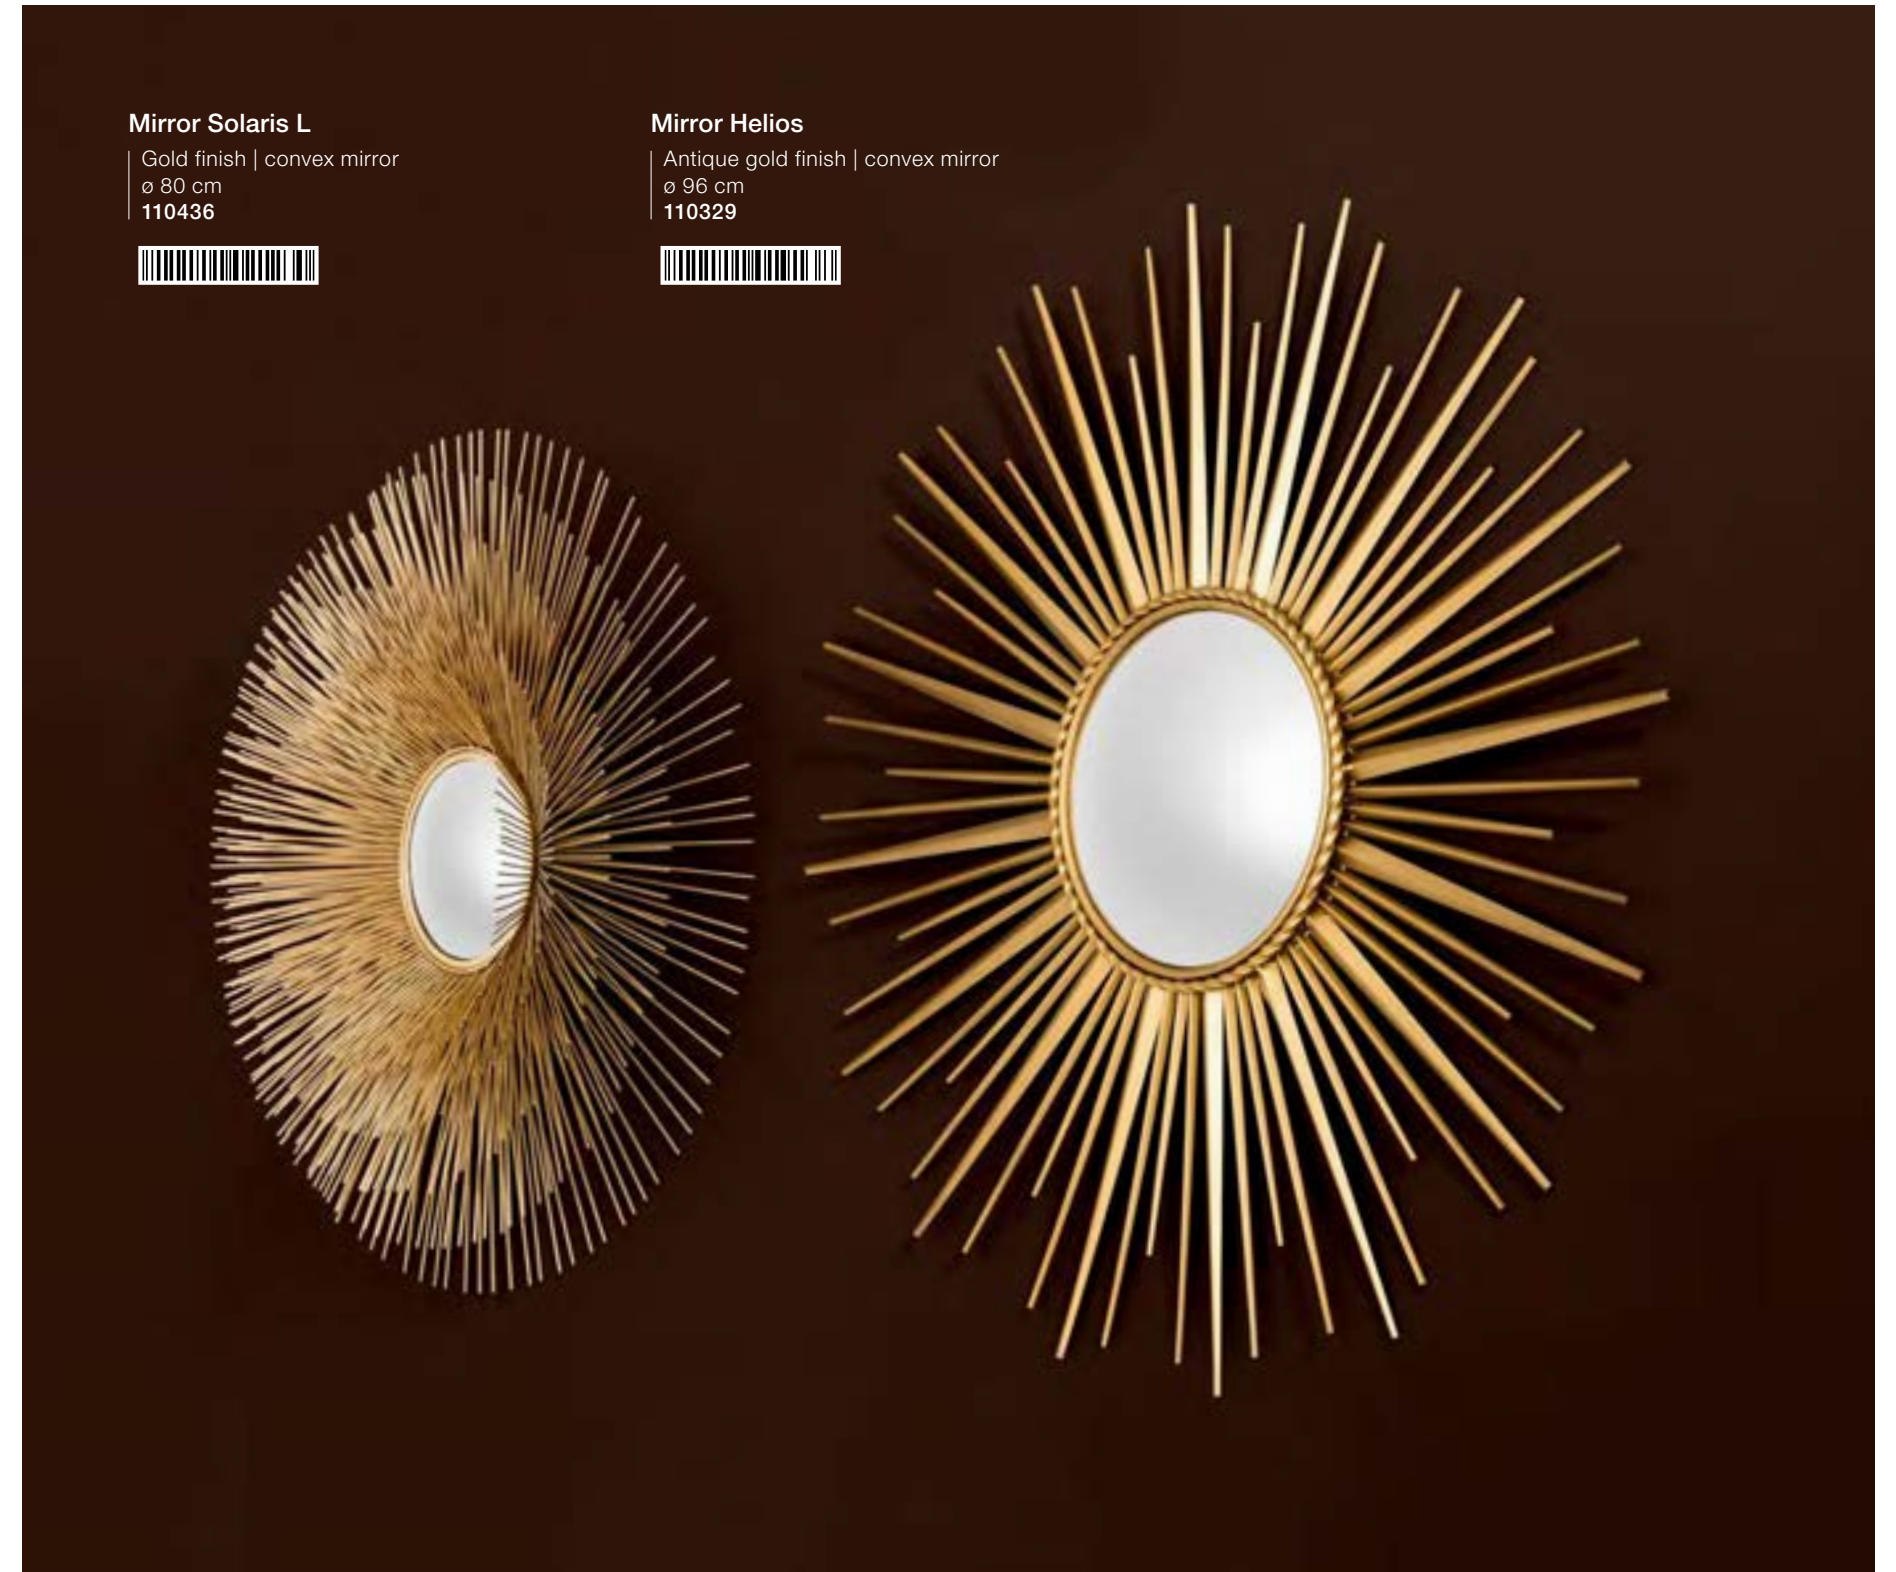

**Mirror Solaris L**  
 Gold finish | convex mirror  
 ø 80 cm  
 110436

**Mirror Helios**  
 Antique gold finish | convex mirror  
 ø 96 cm  
 110329

**Mirror Solaris S**  
 Gold finish | convex mirror  
 ø 61 x D. 8 cm  
 111560