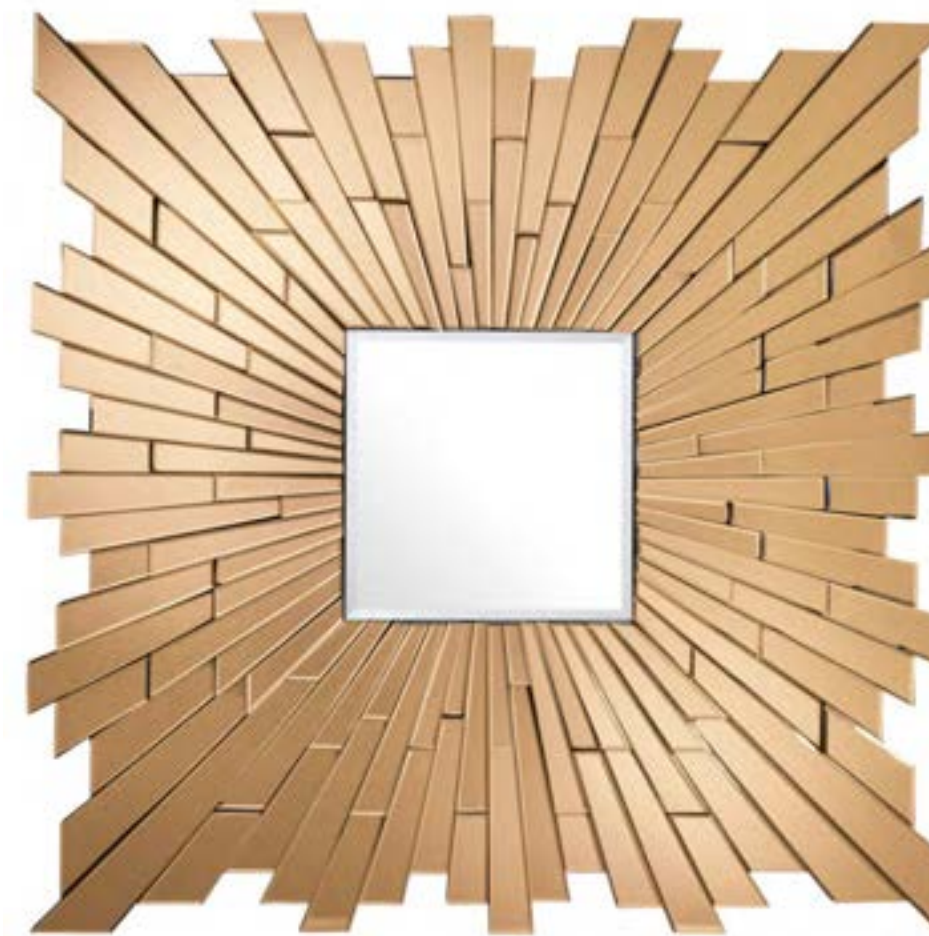

GRANDUCA

Mirrors

MIRROR MOONRIVER

MIRROR LE SERENO