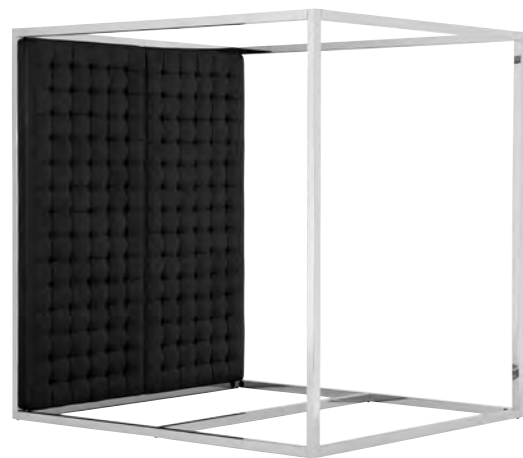

Bed Gansevoort

Polished stainless steel | black leather look
190 x 220 x H. 220 cm
106963
Fabric composition
100% PVC