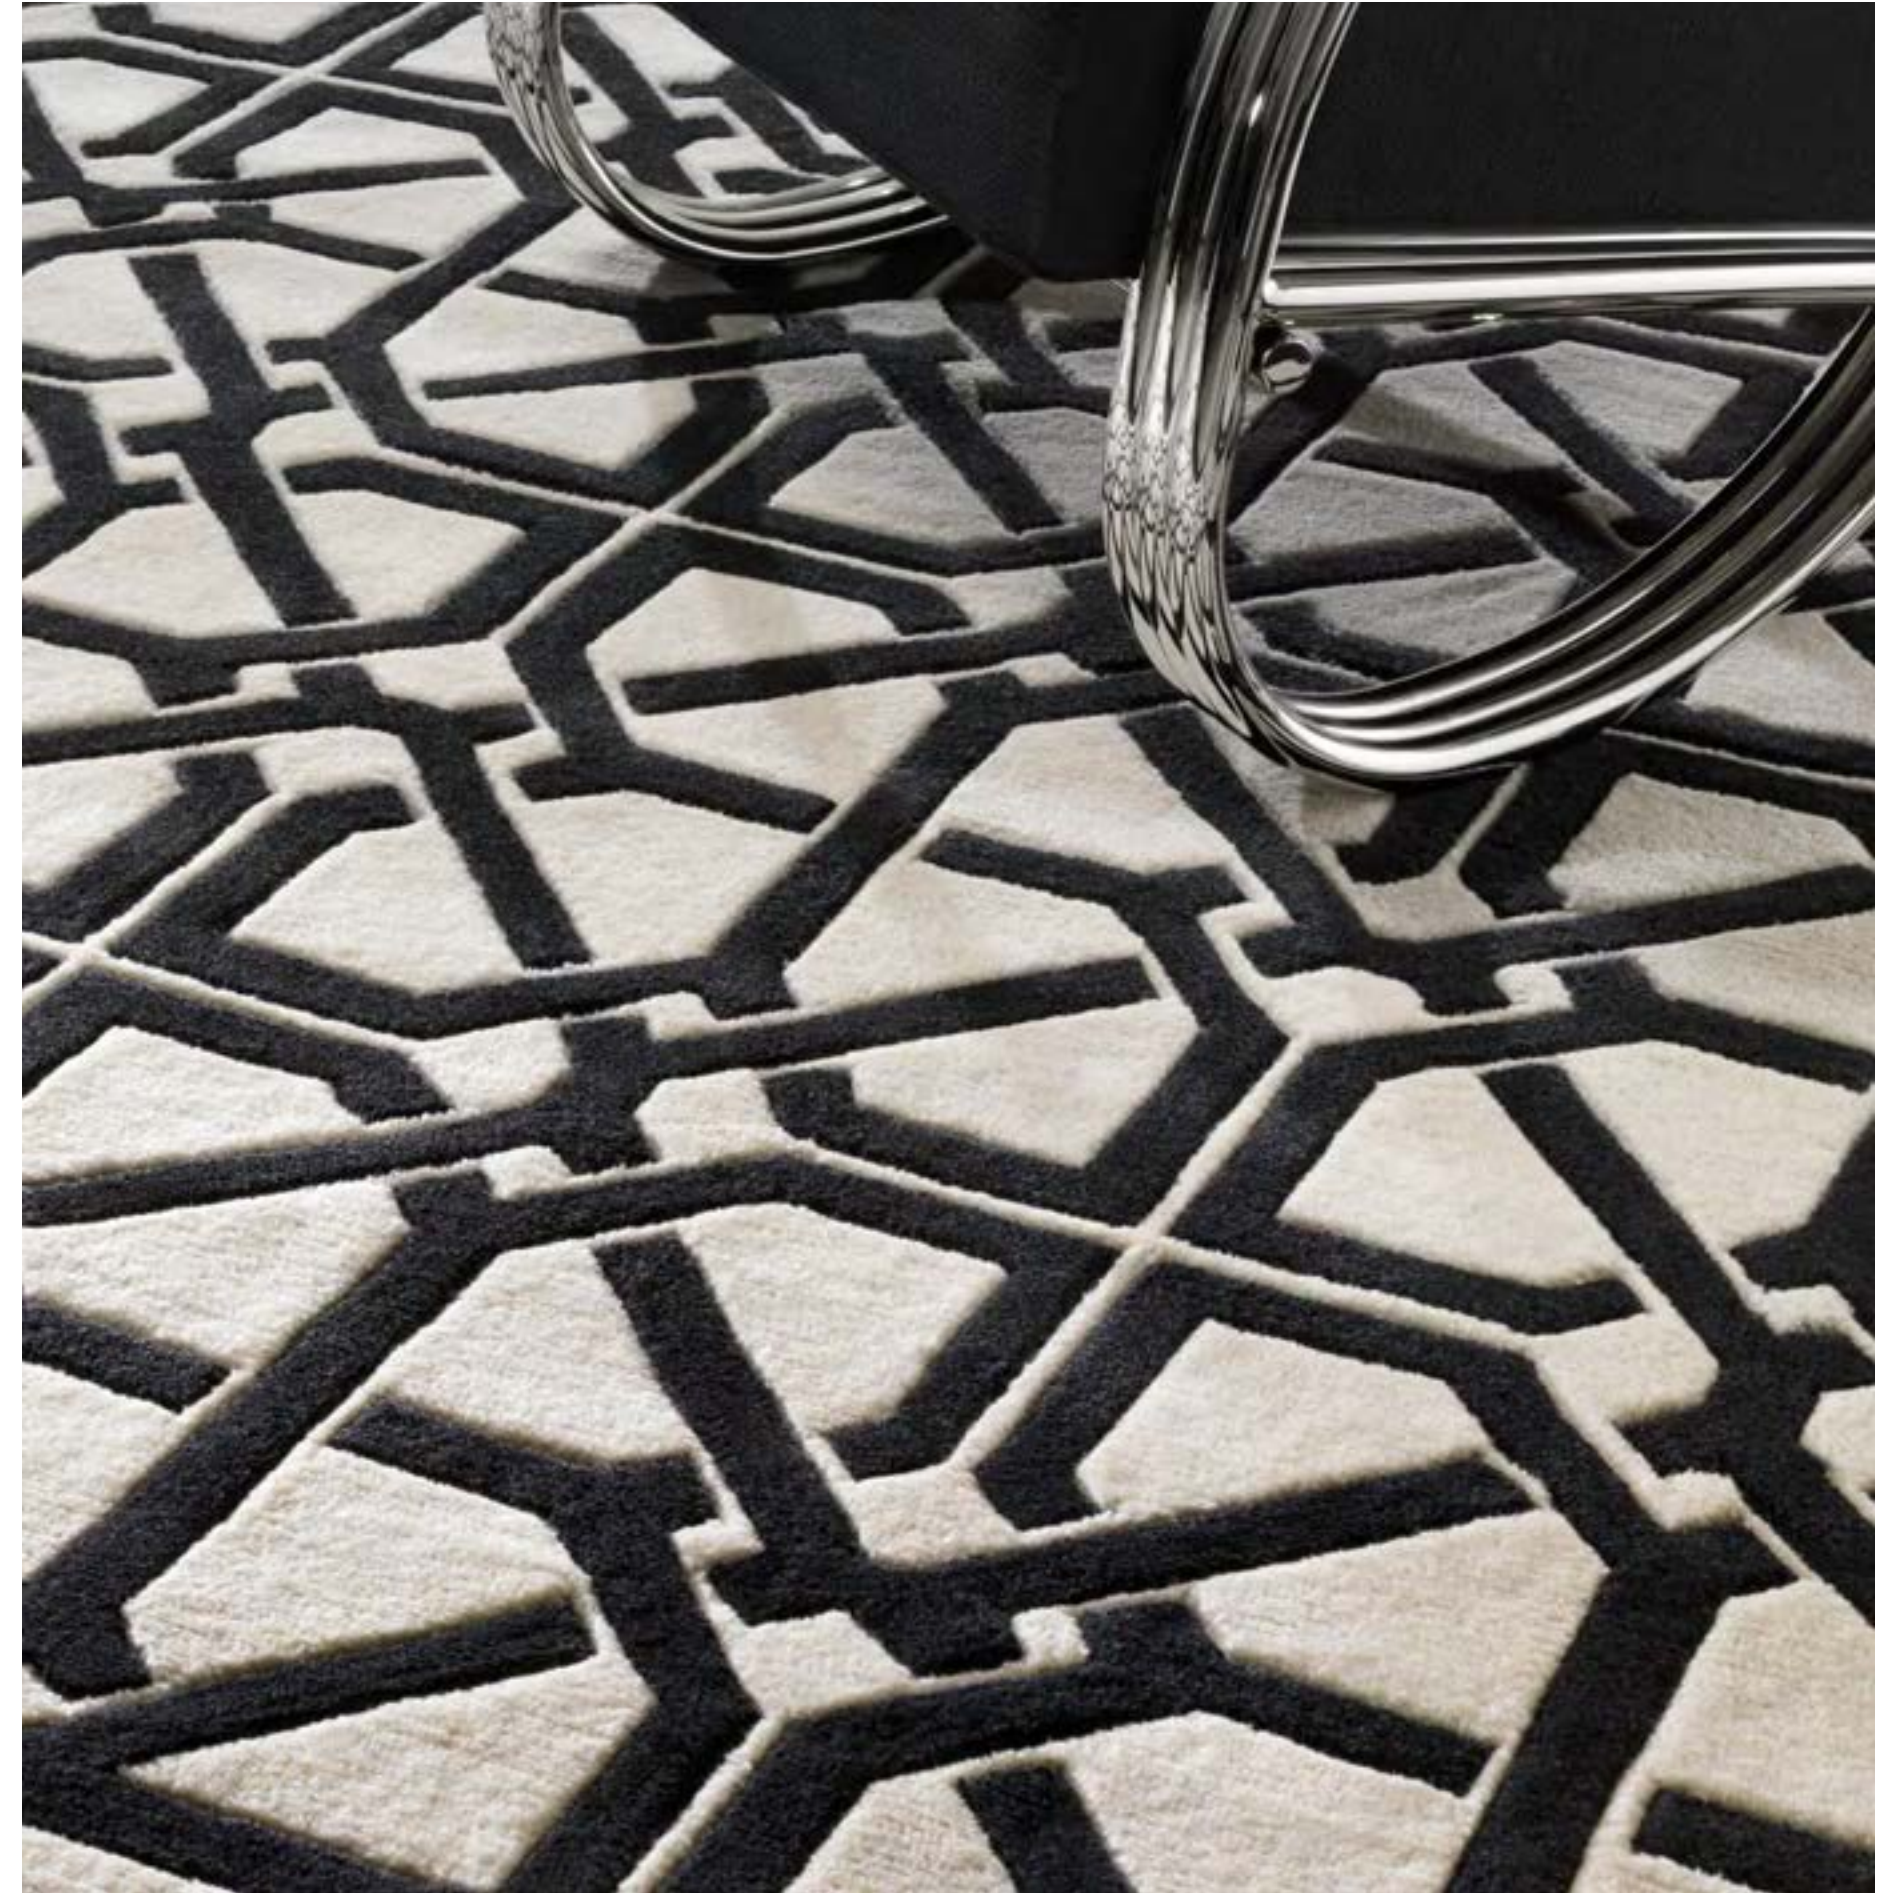

CARPET WEBB

Black & off-white
Hand tufted | 100% New Zealand wool pile
300 x 400 cm
109608

Black & off-white
Hand tufted | 100% New Zealand wool pile
200 x 300 cm
109607